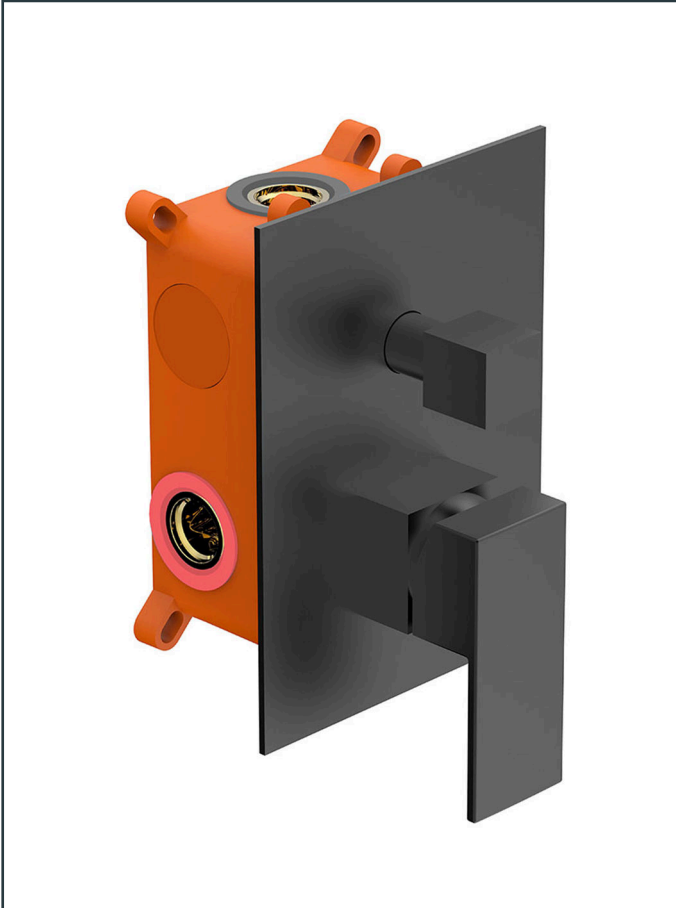

Photo

Product Information

Item Descriptions: Concealed single bath & shower mixer with diverter, concealed parts & box included

Model: TS+

Article No: 810505.MB

Material: Brass

Brand: TREDEX

Finish: The colour / finish may vary on actual

Matte Black_MB

Specifications:

Concealed single lever bath & shower mixer.
With diverter, concealed part & box included.
With flowrate (at 3 bar) 20.20 l/min for shower, 21.80 l/min for bath.

Length: 130 mm

Width: 125 mm

Height: 180 mm

ForeverEndurance

Completed an endurance test, surpassing half a million cycles.

Ex-Brass

Enhanced health protection resulting from minimal lead content.

TECHNICAL DRAWING