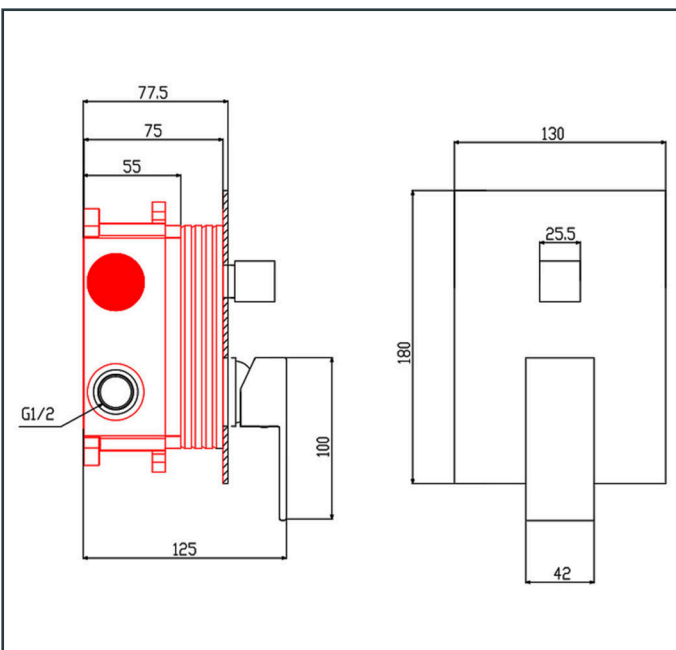

Photo

Product Information

Item Descriptions: Concealed single bath & shower mixer with diverter, concealed parts & box included

Model: TS+

Article No: 810505.BNC

Material: Brass

Brand: TREDEX

Finish: The colour / finish may vary on actual

Brushed Neutral Copper_BNC

Specifications:

Concealed single lever bath & shower mixer. With diverter, concealed part & box included. With flowrate (at 3 bar) 20.20 l/min for shower, 21.80 l/min for bath.

Length: 130 mm

Width: 125 mm

Height: 180 mm

TECHNICAL DRAWING

ForeverEndurance

Completed an endurance test, surpassing half a million cycles.

Ex-Brass

Enhanced health protection resulting from minimal lead content.