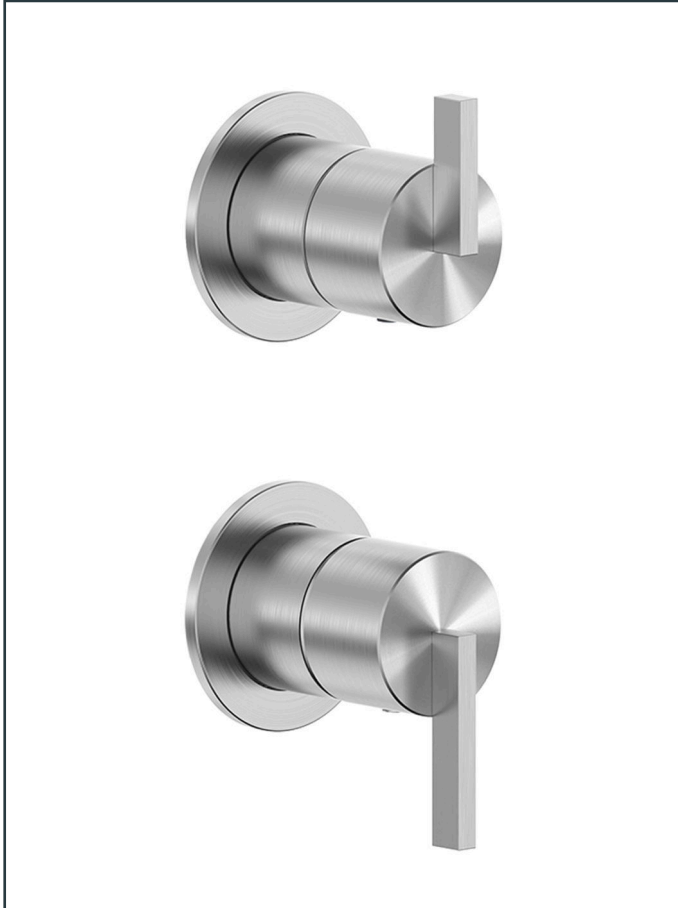

Photo

Product Information

Item Descriptions:	Concealed bath mixer with concealed body
Model:	TROPIX
Article No:	810316.SS
Material:	Stainless Steel 316
Brand:	TREDEX
Finish:	The colour / finish may vary on actual
	Stainless Steel 

Specifications:

Concealed bath mixer
With concealed body

 **Platinum Warranty**
Extended, reliable warranty designed for complete peace of mind.

 **ForeverEndurance**
Completed an endurance test, surpassing half a million cycles.

 **Perma Finish**
PVD brilliant and long-lasting finish.

 **ExSteel**
TREDEX ExSteel faucets are produced from solid-grade 316 stainless steel.

TECHNICAL DRAWING