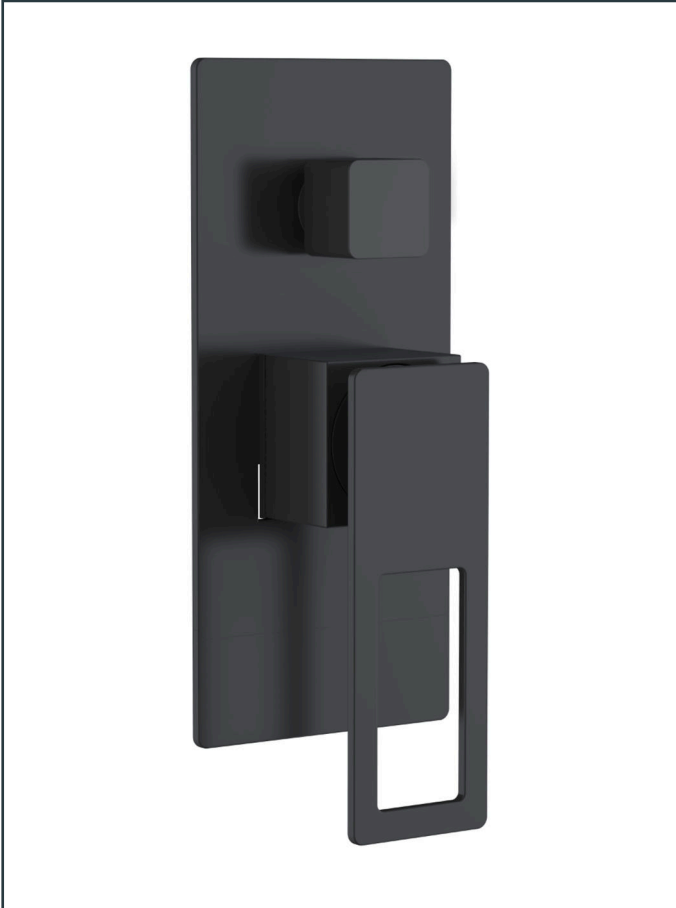

**Photo**

**Product Information**

**Item Descriptions:** Concealed single lever bath & shower mixer with concealed parts & box

**Model:** ASTRA

**Article No:** 810202-MB

**Material:** Brass

**Brand:** TREDEX

**Finish:** The colour / finish may vary on actual

Matte Black\_MB

**Specifications:**

Concealed single lever bath & shower mixer with concealed parts & box.

With flow rate (at 3 bar): 18.02 l/min for rain shower, 19.6 l/min for hand shower.

Length: 100 mm

Width: 61 mm

Height: 200 mm

**Platinum Warranty**

Extended, reliable warranty designed for complete peace of mind.

**ForeverEndurance**

Completed an endurance test, surpassing half a million cycles.