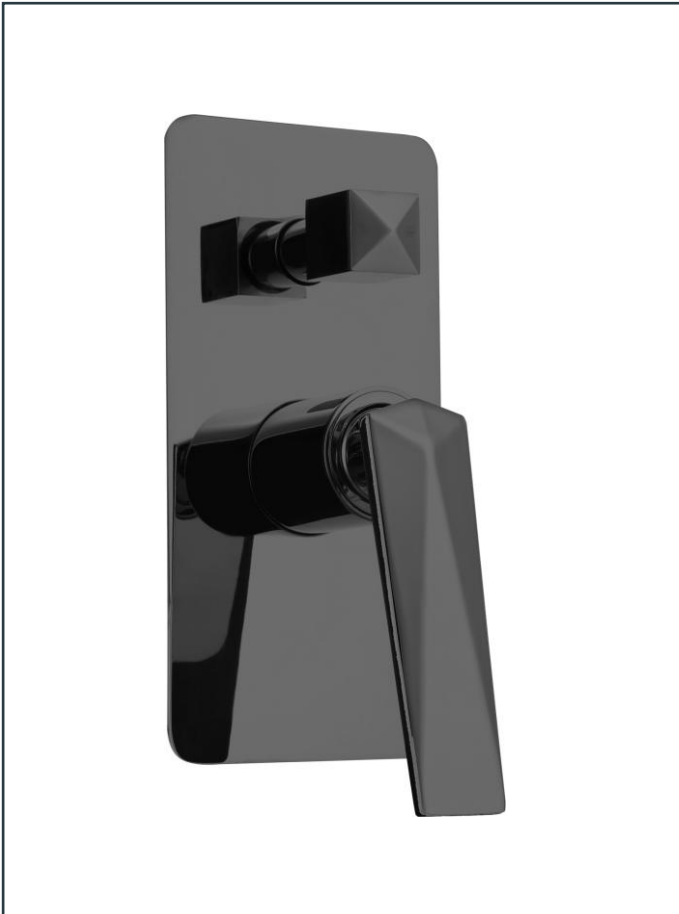

Photo

Product Information

Item Descriptions: Concealed single lever bath & shower mixer with diverter, concealed parts & box included

Model: LOUVRE

Article No: 810201-MB

Material: Brass

Brand: TREDEX

Finish: The colour / finish may vary on actual

Matte Black_MB

Specifications:

Concealed single lever bath and shower mixer with diverter, concealed parts and box included.
With flow rate (at 3 bar): 18.02 l/min for rain shower, 19.6 l/min for hand shower.

Length: 100 mm
Width: 145 mm
Height: 200 mm

TECHNICAL DRAWING

Platinum Warranty

Extended, reliable warranty designed for complete peace of mind.

ForeverEndurance

Completed an endurance test, surpassing half a million cycles.

Ex-Brass

Enhanced health protection resulting from minimal lead content.

Flexi Move

Allow the achievement of the highest levels of precision, comfort, desired water flow & temperature.