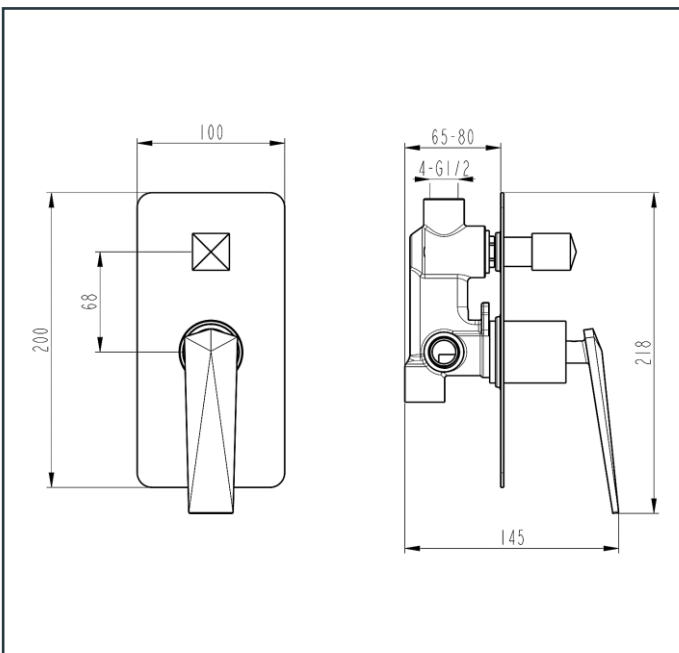

Photo

Product Information

Item Descriptions: Concealed single lever bath & shower mixer with diverter, concealed parts & box included

Model: LOUVRE

Article No: 810201-MB

Material: Brass

Brand: TREDEX

Finish: The colour / finish may vary on actual

Matte Black_MB

Specifications:

Concealed single lever bath and shower mixer with diverter, concealed parts and box included.
With flow rate (at 3 bar): 18.02 l/min for rain shower, 19.6 l/min for hand shower.

Length: 100 mm
Width: 145 mm
Height: 200 mm

TECHNICAL DRAWING

Platinum Warranty

Extended, reliable warranty designed for complete peace of mind.

ForeverEndurance

Completed an endurance test, surpassing half a million cycles.