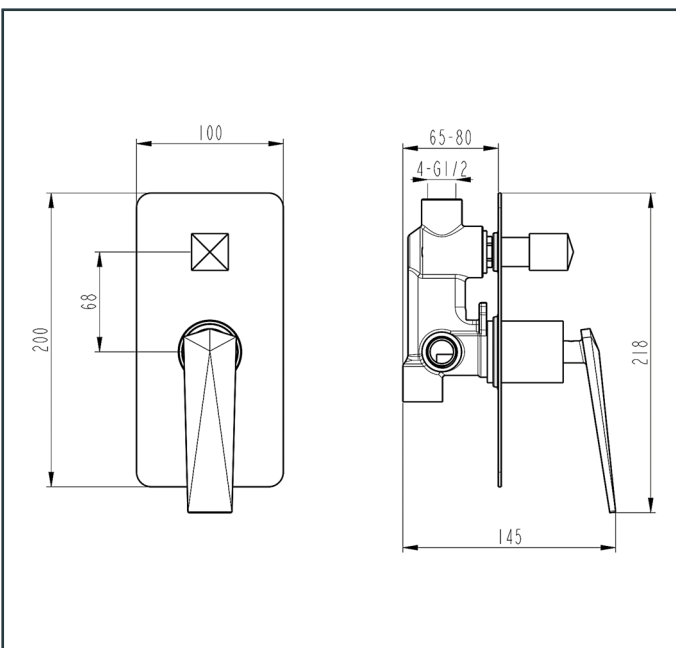

Photo

Product Information

Item Descriptions: Concealed single lever bath & shower mixer with diverter, concealed parts & box included

Model: LOUVRE

Article No: 810201

Material: Brass

Brand: TREDEX

Finish: The colour / finish may vary on actual

Specifications:

Concealed single lever bath and shower mixer with diverter, concealed parts and box included.
With flow rate (at 3 bar): 18.02 l/min for rain shower, 19.6 l/min for hand shower.

Length: 100 mm

Width: 145 mm

Height: 200 mm

TECHNICAL DRAWING

Platinum Warranty

Extended, reliable warranty designed for complete peace of mind.

Perma Shine

Durable, long lasting brilliant finish ensuring a high gloss, mirror-like shine.