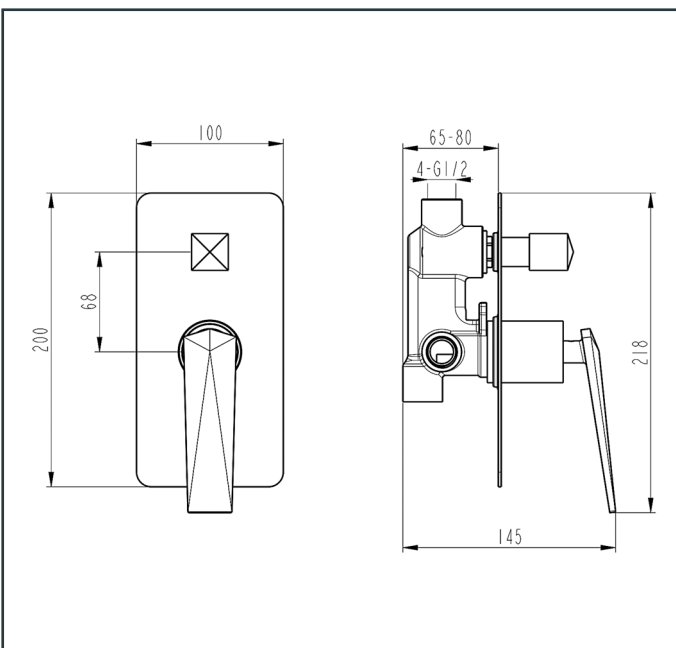

Photo

Product Information

Item Descriptions: Concealed single lever bath & shower mixer with diverter, concealed parts & box included

Model: LOUVRE

Article No: 810201-BG

Material: Brass

Brand: TREDEX

Finish: The colour / finish may vary on actual

Brushed Soft Gold_BG

Specifications:

Concealed single lever bath and shower mixer with diverter, concealed parts and box included.
With flow rate (at 3 bar): 18.02 l/min for rain shower, 19.6 l/min for hand shower.

Length: 100 mm
Width: 145 mm
Height: 200 mm

TECHNICAL DRAWING

Platinum Warranty

Extended, reliable warranty designed for complete peace of mind.

ForeverEndurance

Completed an endurance test, surpassing half a million cycles.