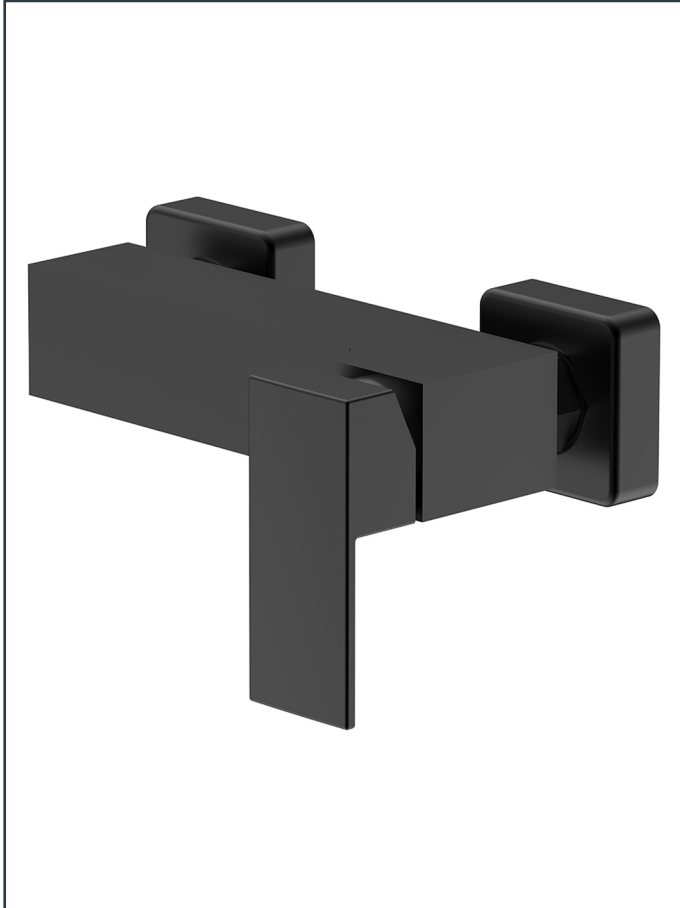

**Photo**

**Product Information**

|                           |  |
|---------------------------|--|
| <b>Item Descriptions:</b> | Wall mounted single lever exposed shower mixer   |
| <b>Model:</b>             | TS+  |
| <b>Article No:</b>        | 761505.MB  |
| <b>Material:</b>          | Brass  |
| <b>Brand:</b>             | TREDEX   |
| <b>Finish:</b>            | The colour / finish may vary on actual<br><br>Matte Black_MB  |

**Specifications:**

Wall mounted single lever exposed shower mixer.  
With flow rate (at 3 bar) 26.9 l/min.  
Length: 209 mm  
Width: 124 mm  
Height: 100 mm

**ForeverEndurance**

Completed an endurance test, surpassing half a million cycles.

**Ex-Brass**

Enhanced health protection resulting from minimal lead content.

**TECHNICAL DRAWING**