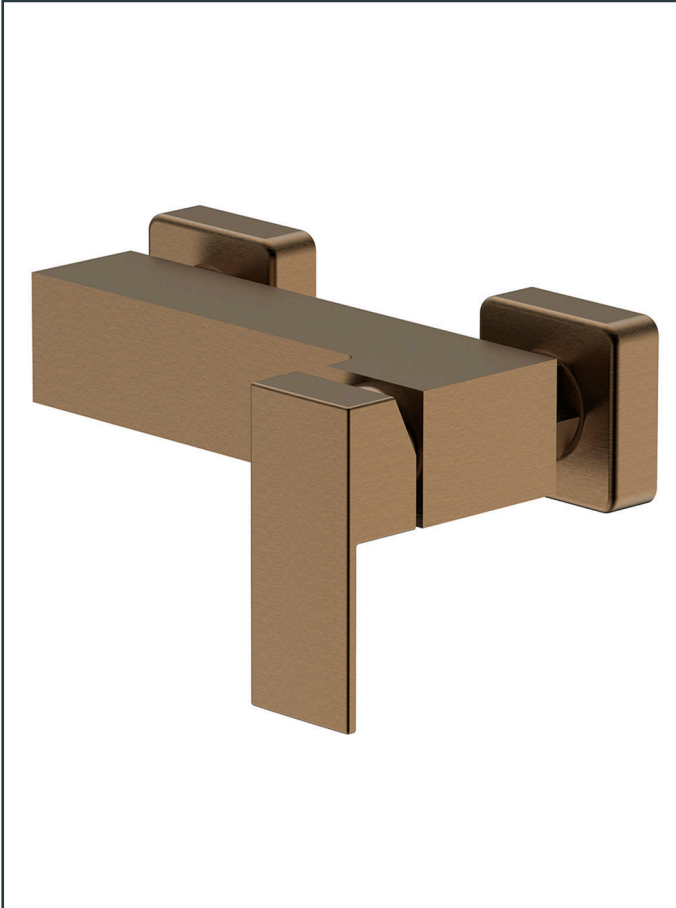

Photo

Product Information

Item Descriptions: Wall mounted single lever exposed shower mixer

Model: TS+

Article No: 761505.BNC

Material: Brass

Brand: TREDEX

Finish: The colour / finish may vary on actual

Brushed Neutral Copper_BNC

Specifications:

Wall mounted single lever exposed shower mixer.

With flow rate (at 3 bar) 26.9 l/min.

Length: 209 mm

Width: 124 mm

Height: 100 mm

ForeverEndurance

Completed an endurance test, surpassing half a million cycles.

Ex-Brass

Enhanced health protection resulting from minimal lead content.

PermaFinish

PVD brilliant and long-lasting finish

TECHNICAL DRAWING