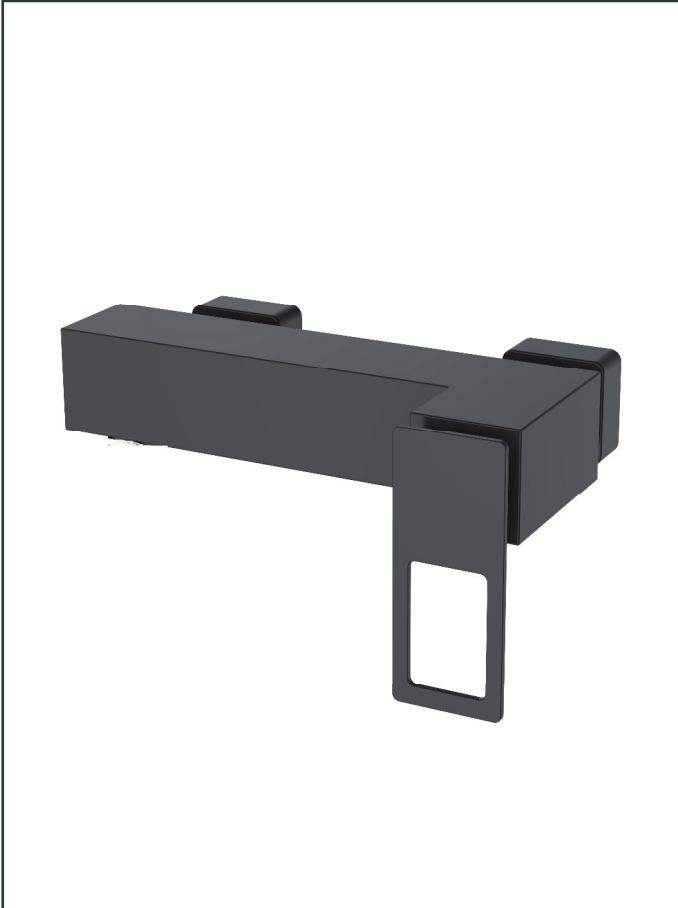

Photo

Product Information

Item Descriptions:	Wall mounted single lever shower mixer
Model:	ASTRA
Article No:	760202-MB
Material:	Brass
Brand:	TREDEX
Finish:	The colour / finish may vary on actual Matte Black_MB 

Specifications:

Wall mounted single lever shower mixer, with flow rate (at 3 bar): 7.19 l/min.

Platinum Warranty

Extended, reliable warranty designed for complete peace of mind.

ForeverEndurance

Completed an endurance test, surpassing half a million cycles.

Quick Clean

Enables manual limescale removal.

Eco-Flo

Water and energy savings for ecological and economical reasons.

TECHNICAL DRAWING