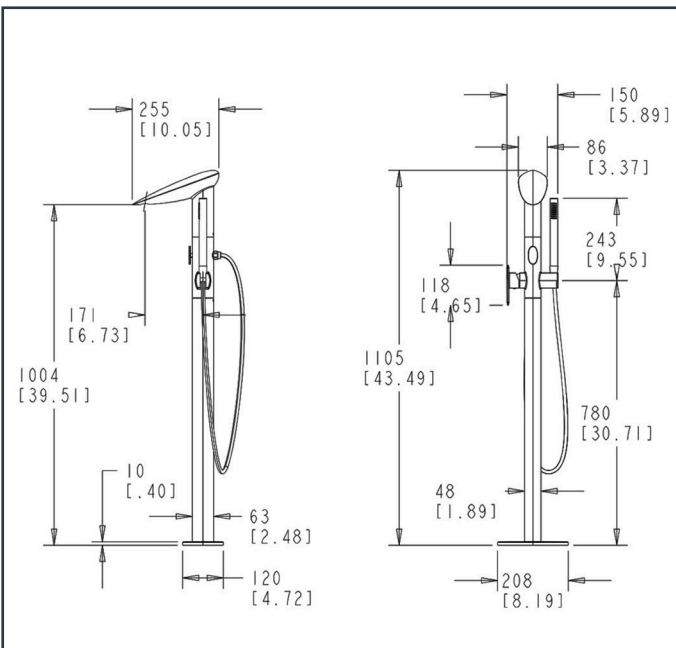

TECHNICAL DRAWING

Platinum Warranty

Extended, reliable warranty designed for complete peace of mind.

Perma Shine

Durable, long lasting brilliant finish ensuring a high gloss, mirror-like shine.

ForeverEndurance

Completed an endurance test, surpassing half a million cycles.

Ex-Brass

Enhanced health protection resulting from minimal lead content.

PermaFinish

PVD brilliant and long-lasting finish

Flexi Stream

Manual adjustment of the water stream for an optimal angle selection.

Quick Clean

Enables manual limescale removal.