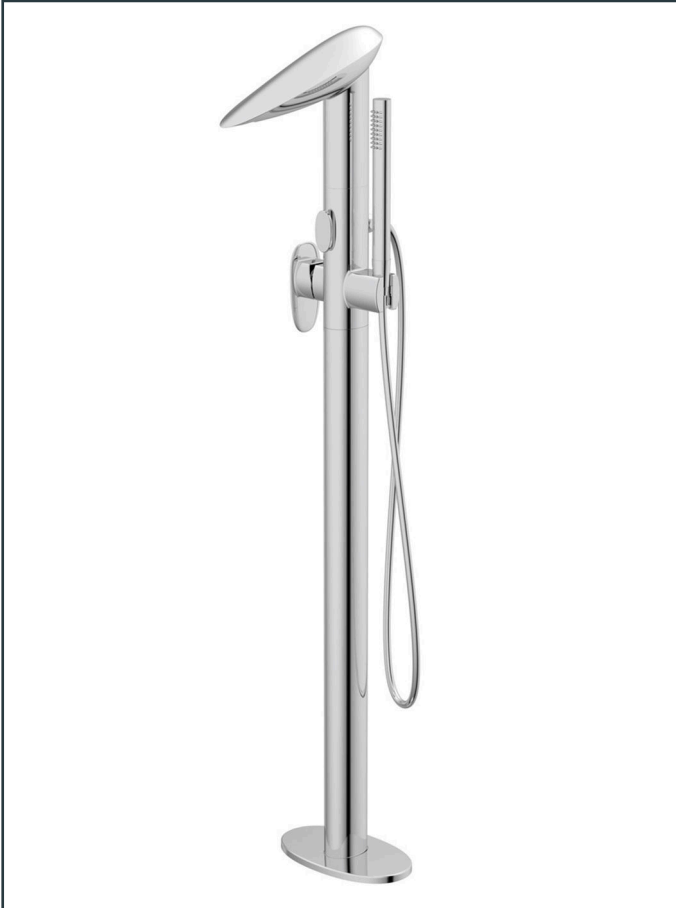

Photo

Product Information

Item Descriptions: Free standing bath mixer

Model: KASKADE

Article No: 680925

Material: Brass

Brand: TREDEX

Finish: The colour / finish may vary on actual

Specifications:

Free standing bath mixer. With hand shower set
With concealed floor mounted rough-in set, with flow
rate (at 3 bar) 6.08 l/min.

Length: 255 mm

Width: 208 mm

Height: 1105 mm

Platinum Warranty

Ex-Brass

Enhanced health protection resulting from minimal lead content.

Flexi Stream

Manual adjustment of the water stream for an optimal angle selection.

Quick Clean

Enables manual limescale removal.

TECHNICAL DRAWING