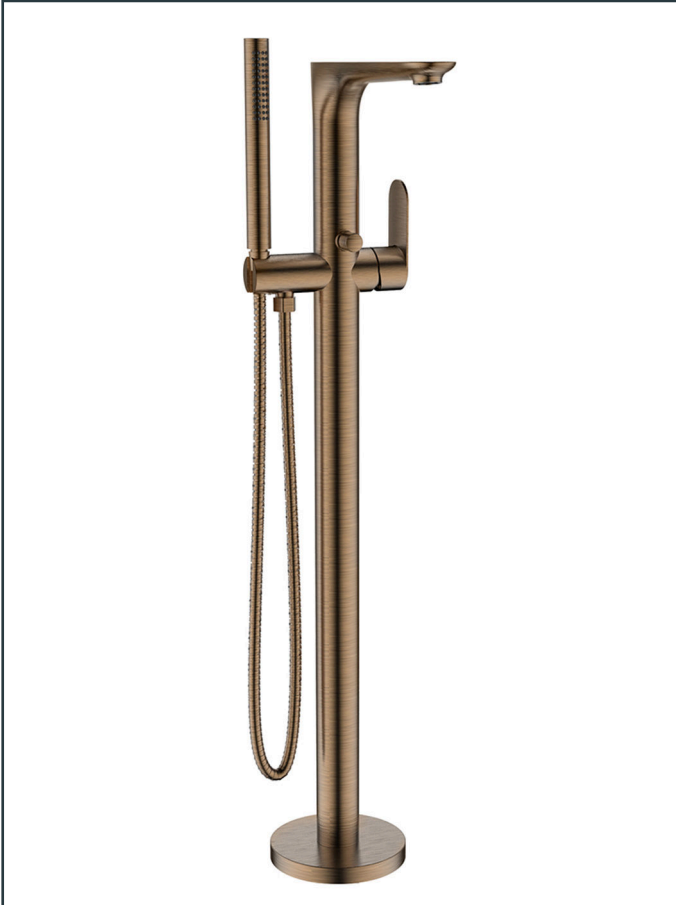

**Photo**

**Product Information**

<b>Item Descriptions:</b>	Free stand bath mixer with hand shower with filler base
<b>Model:</b>	TR+
<b>Article No:</b>	680510.BNC
<b>Material:</b>	Brass
<b>Brand:</b>	TREDEX
<b>Finish:</b>	The colour / finish may vary on actual  Brushed Neutral Copper_BNC 

**Specifications:**

Free stand bath mixer with hand shower with filler base, with flow rate (at 3 bar): 16.47 l/min.

Length: 175 mm  
Width: 226 mm  
Height: 968.5 mm

 **ForeverEndurance**  
Completed an endurance test, surpassing half a million cycles.

 **Ex-Brass**  
Enhanced health protection resulting from minimal lead content.

 **PermaFinish**  
PVD brilliant and long-lasting finish

 **Eco-Mix**  
Air-infused water provides a luxurious water experience while using lesser water.

 **Swivel Spout**  
Spout swivels for added convenience & improved water efficiency

 **Eco-Flo**  
Water and energy savings for ecological and economical reasons.

**TECHNICAL DRAWING**