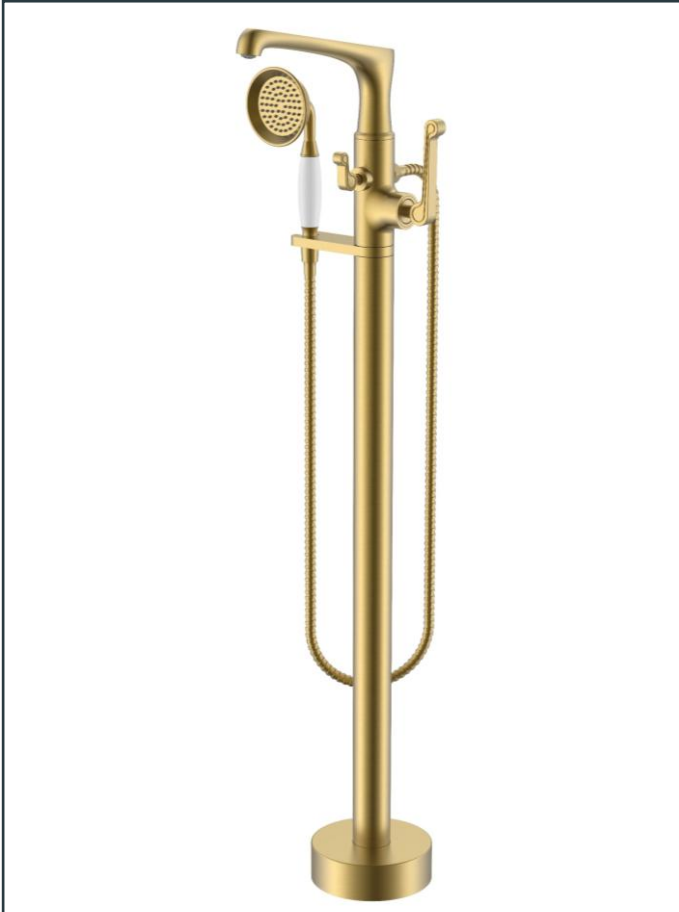

SPECIFICATION SHEET

Photo

Product Information

Item Descriptions:	Free standing bath mixer with hand shower
Model:	ROMA
Article No:	680203-BG
Material:	Brass
Brand:	TREDEX
Finish:	The colour / finish may vary on actual Brushed Gold_BG 

Specifications:

Freestanding Bath Mixer W/ Hand shower with filler base

Platinum Warranty

Extended, reliable warranty designed for complete peace of mind.

ForeverEndurance

Completed an endurance test, surpassing half a million cycles.

Ex-Brass

Enhanced health protection resulting from minimal lead content.

Perma Finish

PVD brilliant and long-lasting finish.

Eco-Mix

Air-infused water provides a luxurious water experience while using lesser water.

Flexi Move

Allow the achievement of the highest levels of precision, comfort, desired water flow & temperature.

Flexi Space

Ample space between spout and handle ensuring easier use.

Universal Height

Ample space between spout and basin to give you greater freedom of movement