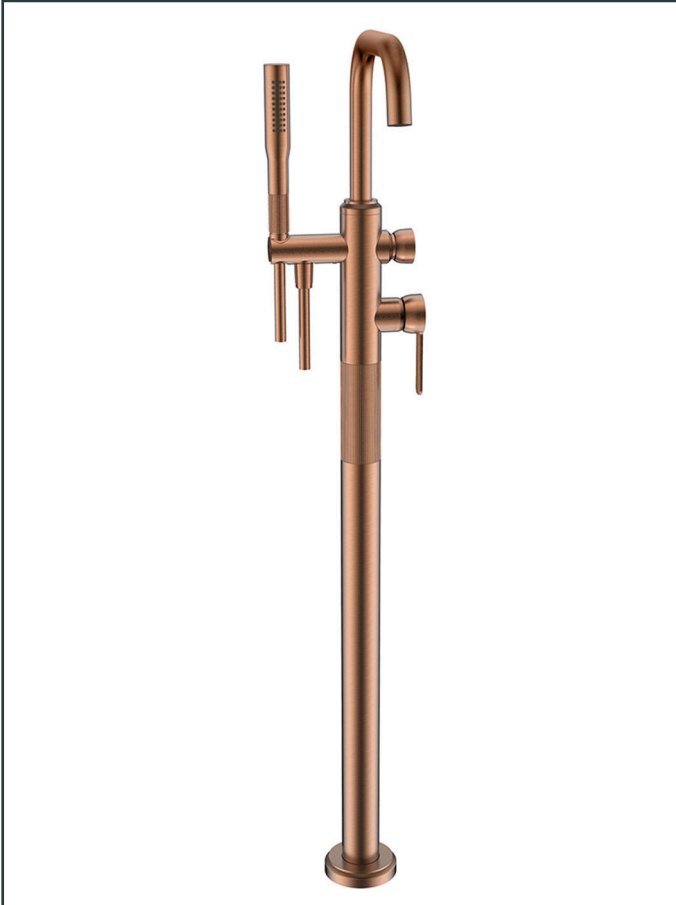

Photo

Product Information

Item Descriptions:	Free stand bath mixer with concealed part
Model:	SUPREME
Article No:	680082.MBN
Material:	Brass
Brand:	TREDEX
Finish:	The colour / finish may vary on actual
	Matte Bourbon_MBN 

Specifications:

Free stand bath mixer. With hand shower set
With concealed floor mounted rough-in set, with flow rate (3 bar) 15.15 l/min for bath spout, 6.85 l/min for hand shower

Length: 341 mm
Width: 97 mm
Height: 1099 mm