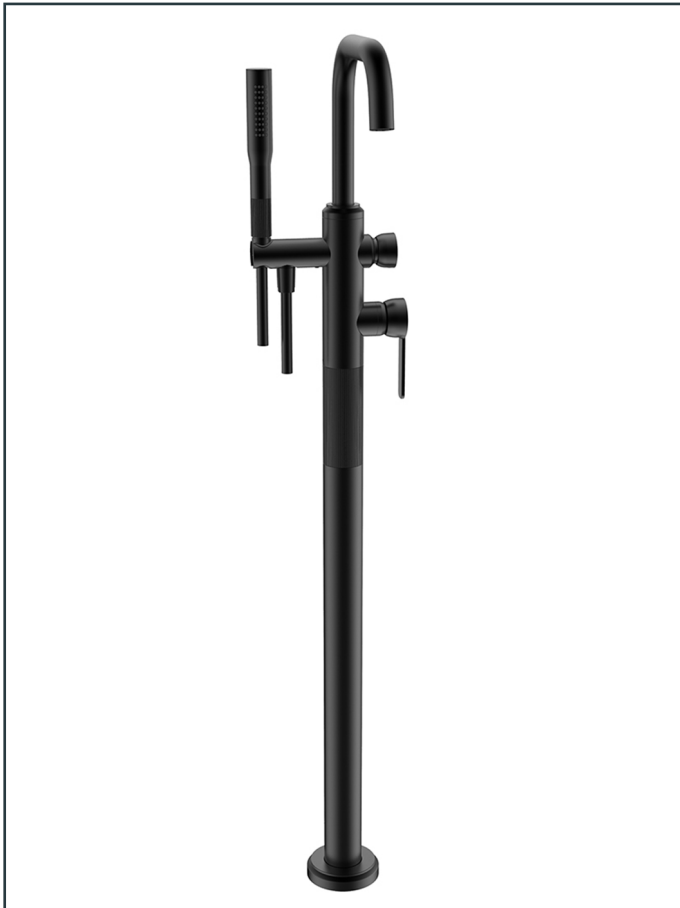

**SPECIFICATION SHEET**

**Photo**

**Product Information**

<b>Item Descriptions:</b>	Free stand bath mixer with concealed part
<b>Model:</b>	SUPREME
<b>Article No:</b>	680082.MB
<b>Material:</b>	Brass
<b>Brand:</b>	TREDEX
<b>Finish:</b>	The colour / finish may vary on actual  Matte Black_MB 

**Specifications:**

Free stand bath mixer. With hand shower set  
With concealed floor mounted rough-in set, with flow rate (3 bar) 15.15 l/min for bath spout, 6.85 l/min for hand shower

Length: 341 mm  
Width: 97 mm  
Height: 1099 mm