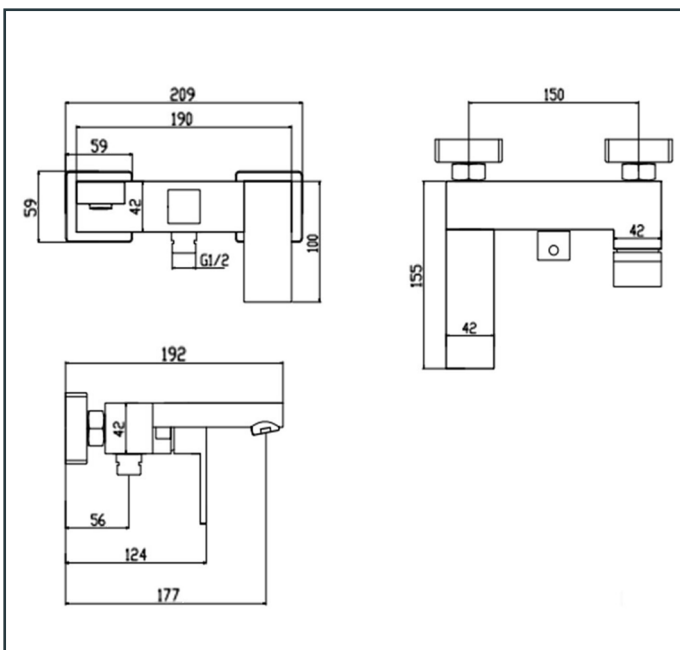

TECHNICAL DRAWING

Perma Shine
Durable, long lasting brilliant finish ensuring a high gloss, mirror-like shine.

ForeverEndurance
Completed an endurance test, surpassing half a million cycles.

Ex-Brass
Enhanced health protection resulting from minimal lead content.

Eco-Mix
Air-infused water provides a luxurious water experience while using lesser water.

Eco-Flo
Water and energy savings for ecological and economical reasons.