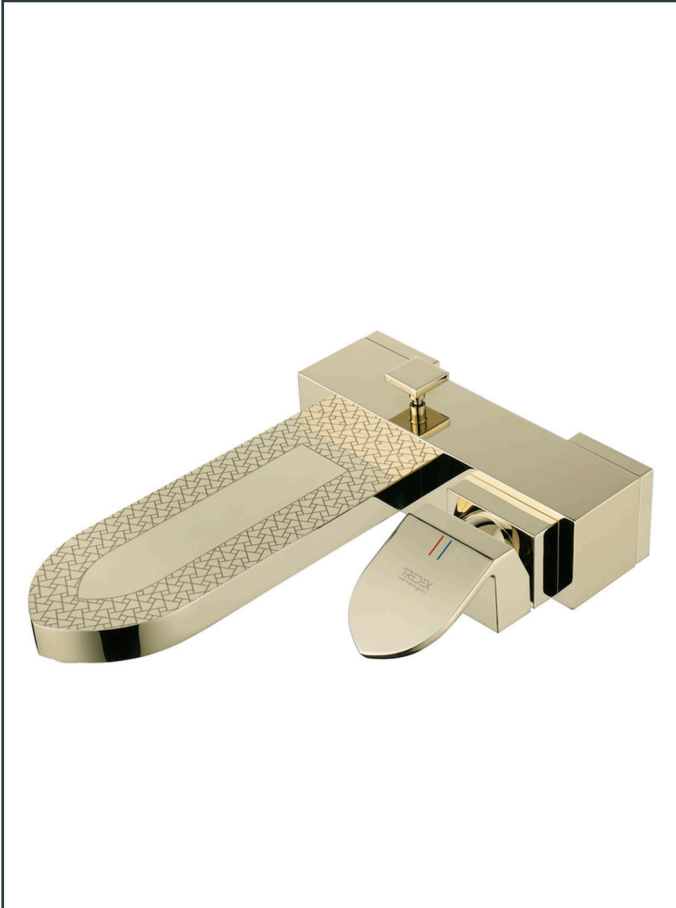

SARA

1967

SPECIFICATION SHEET

TREDEX
design

Photo

Product Information

Item Descriptions:	Wall mounted single lever bath & shower mixer
Model:	ARABESQUE
Article No:	670910-SG
Material:	Brass
Brand:	TREDEX
Finish:	The colour / finish may vary on actual Champagne Gold 

Specifications:

Wall mounted single lever wall bath & shower mixer. With flow rate (at 3 bar) 6.9 l/min for spout, 25.6 l/min for shower.

Platinum Warranty

Extended, reliable warranty designed for complete peace of mind.

Perma Shine

Durable, long lasting brilliant finish ensuring a high gloss, mirror-like shine.

ForeverEndurance

Completed an endurance test, surpassing half a million cycles.

Ex-Brass

Enhanced health protection resulting from minimal lead content.