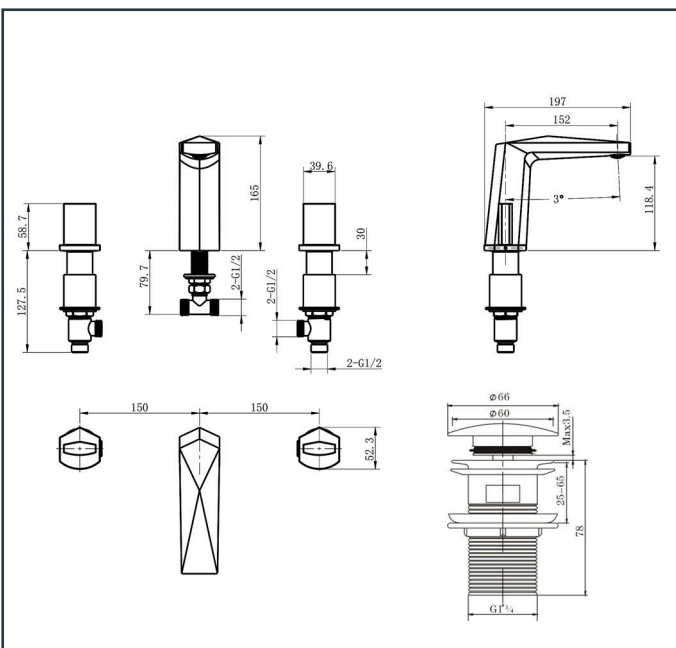

Photo

Product Information

Item Descriptions: Three-hole basin mixer with concealed parts with pop-up waste set

Model: LOUVRE

Article No: 380201-MB

Material: Brass

Brand: TREDEX

Finish: The colour / finish may vary on actual

Matte Black_MB

Specifications:

Three-hole basin mixer with concealed parts. With pop-up waste set, with flow rate (at 3 bar): 3.54 l/min.

Length: 300 mm

Width: 197 mm

Height: 165 mm

TECHNICAL DRAWING

Platinum Warranty