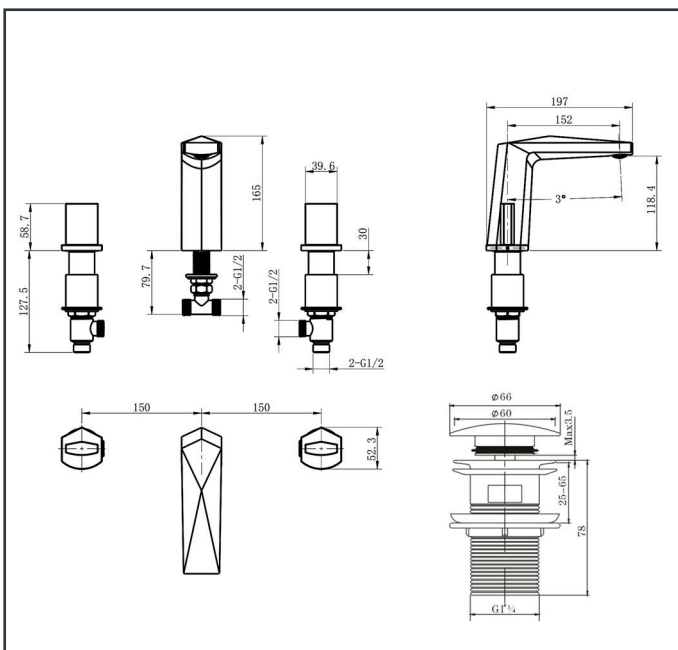

Photo

Product Information

Item Descriptions: Three-hole basin mixer with concealed parts with pop-up waste set

Model: LOUVRE

Article No: 380201

Material: Brass

Brand: TREDEX

Finish: The colour / finish may vary on actual

Specifications:

Three-hole basin mixer with concealed parts. With pop-up waste set, with flow rate (at 3 bar): 3.54 l/min.

Length: 300 mm

Width: 197 mm

Height: 165 mm

TECHNICAL DRAWING

 **Platinum Warranty**
Extended, reliable warranty designed for complete peace of mind.