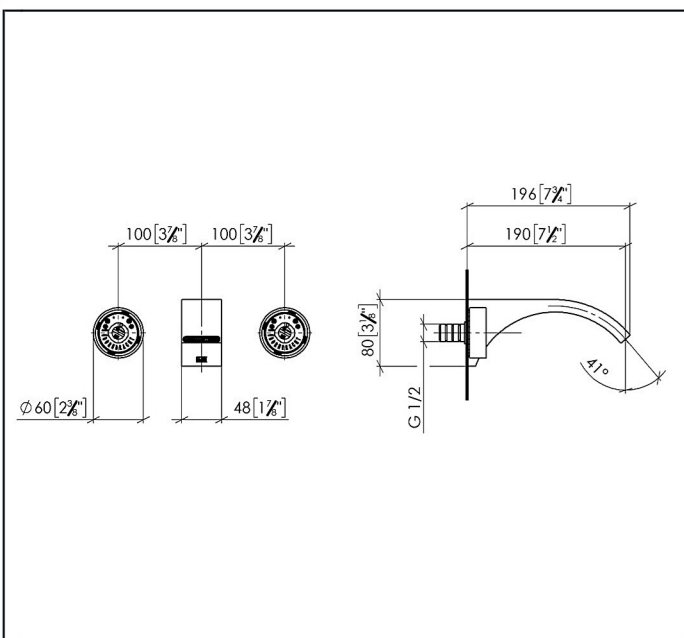

SPECIFICATION SHEET

Photo

Product Information:

Item Descriptions: Wall mounted three hole basin mixer, without pop-up waste

Model: CYO

Article No. 36712811-28

Material: Brass

Brand: DORNBRACHT

Finish:

Note: The colour / finish may vary on actual

Brushed Durabronze_28

Specifications:

- 7-1/2" Projection
- Rigid spout
- Rectangular aerated stream
- Valve hole diameter 1-1/2"
- Spout hole diameter 1-1/2"
- Handle Ø 2-3/8"
- Water flow rate limited to max. 1.2 gpm
- lead-free
- with marking for hot and cold

TECHNICAL DRAWING

FLOW CHART