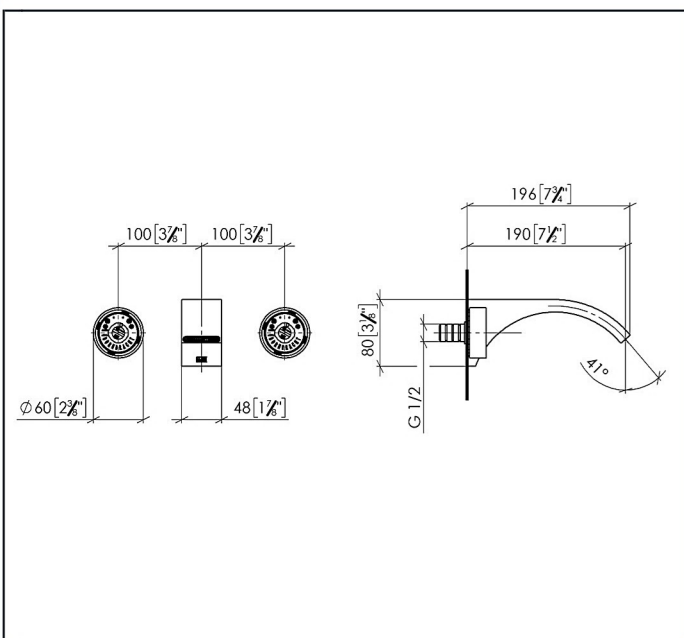

**SPECIFICATION SHEET**

**Photo**

**Product Information:**

**Item Descriptions:** Wall mounted three hole basin mixer, without pop-up waste

**Model:** CYO

**Article No.** 36712811-00

**Material:** Brass

**Brand:** DORNBRACHT

**Finish:**

**Note:** The colour / finish may vary on actual

Chrome\_00

**Specifications:**

- 7-1/2" Projection
- Rigid spout
- Rectangular aerated stream
- Valve hole diameter 1-1/2"
- Spout hole diameter 1-1/2"
- Handle Ø 2-3/8"
- Water flow rate limited to max. 1.2 gpm
- lead-free
- with marking for hot and cold

**TECHNICAL DRAWING**

**FLOW CHART**