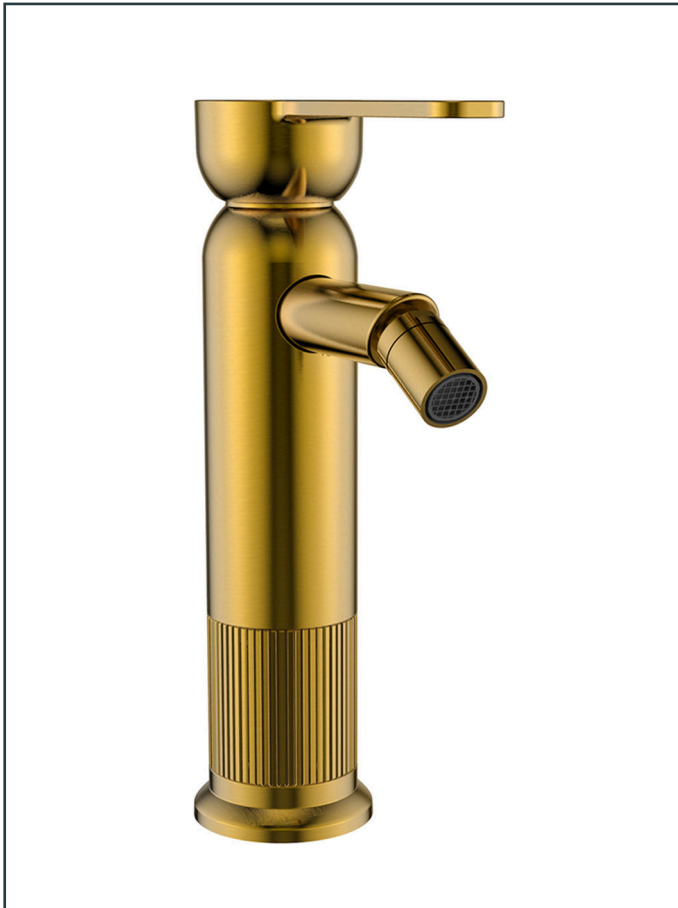

Photo

Product Information

Item Descriptions:	Single lever bidet mixer with pop-up waste set
Model:	SUPREME
Article No:	330082.G
Material:	Brass
Brand:	TREDEX
Finish:	The colour / finish may vary on actual  Brushed Bright Gold_G

Specifications:

Single lever bidet mixer
With pair of flexible connection hoses. With pop-up waste set, with flow rate (3 bar) 8.01 l/min
Length: 128 mm
Width: 52 mm
Height: 203 mm

Platinum Warranty

Extended, reliable warranty designed for complete peace of mind.

ForeverEndurance

Completed an endurance test, surpassing half a million cycles.

Ex-Brass

Enhanced health protection resulting from minimal lead content.

Eco-Mix

Air-infused water provides a luxurious water experience while using lesser water.

Flexi Move

Allow the achievement of the highest levels of precision, comfort, desired water flow & temperature.

Flexi Space

Ample space between spout and handle ensuring easier use.

Eco-Flo

Water and energy savings for ecological and economical reasons.