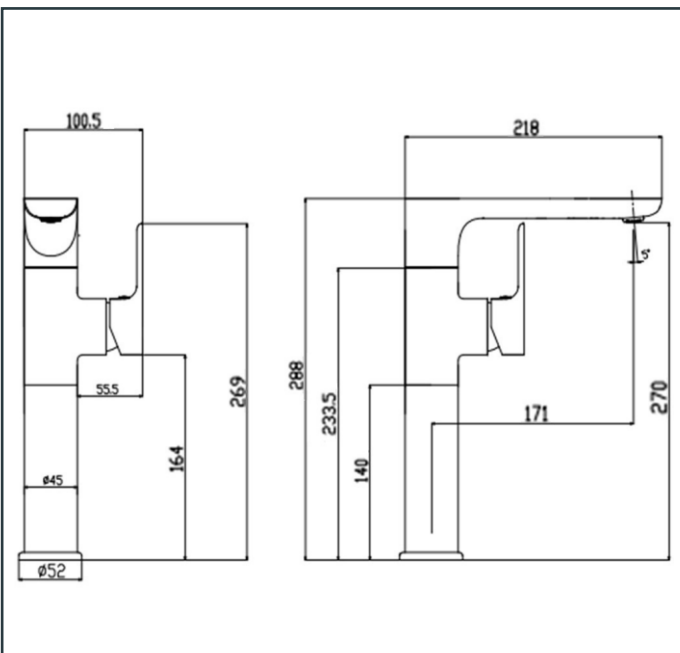

Photo

TECHNICAL DRAWING

Product Information

Item Descriptions:	High single lever basin mixer without pop-up waste set
Model:	TR+
Article No:	312510.2.SNG
Material:	Brass
Brand:	TREDEX
Finish:	The colour / finish may vary on actual Shiny Neutral Gold_SNG 

Specifications:

High single lever basin mixer 1/2"
With pair of flexible connection hoses. Without pop-up waste set, with flow rate (at 3 bar): 4 l/min.
Length: 218 mm
Width: 50 mm
Height: 288 mm

- 

Perma Shine
Durable, long lasting brilliant finish ensuring a high gloss, mirror-like shine.
- 