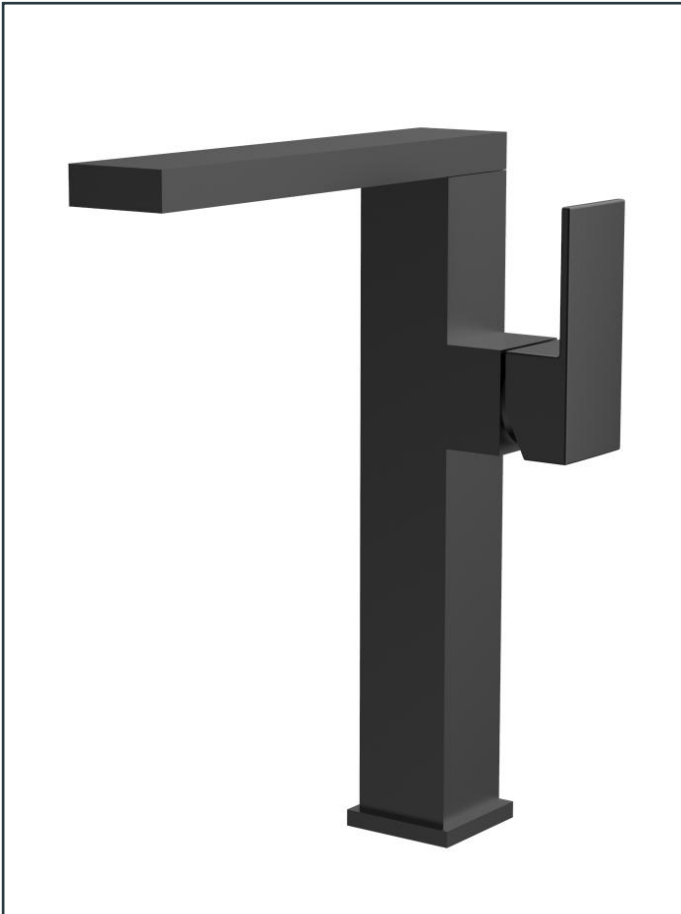

Photo

Product Information

Item Descriptions:	High single lever basin mixer without pop-up waste set
Model:	TS+
Article No:	312505.2.MB
Material:	Brass
Brand:	TREDEX
Finish:	The colour / finish may vary on actual Matte Black_MB 

Specifications:

High single lever basin mixer 1/2"
Without pair of flexible connection hoses. With pop-up waste set, with flow rate (at 3 bar): 4 l/min.
Length: 218 mm
Width: 50 mm
Height: 288 mm

 **ForeverEndurance**
Completed an endurance test, surpassing half a million cycles.

 **Universal Height**
Ample space between spout and basin to give you greater freedom of movement

 **Swivel Spout**
Spout swivels for added convenience & improved water efficiency

 **Eco-Flo**
Water and energy savings for ecological and economical reasons.