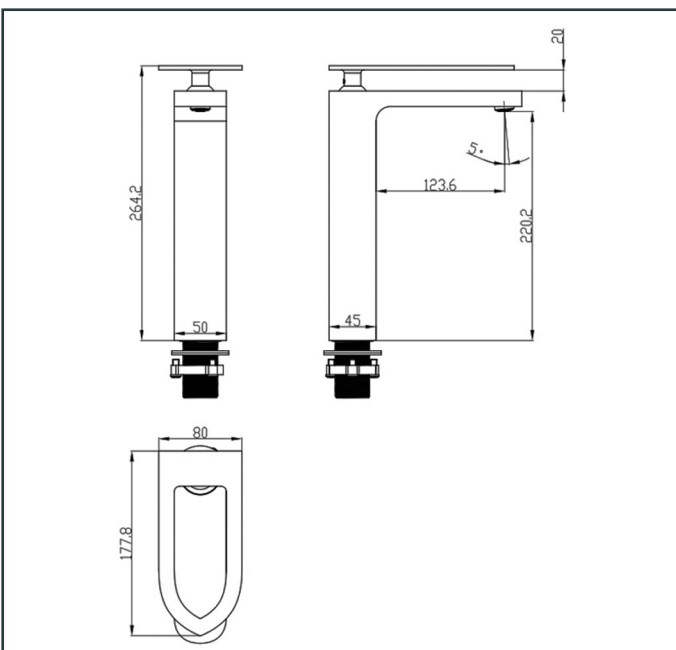

**Photo**

**TECHNICAL DRAWING**

**Product Information**

<b>Item Descriptions:</b>	High single lever basin mixer with pop-up waste
<b>Model:</b>	ARABESQUE
<b>Article No:</b>	310910-SG
<b>Material:</b>	Brass
<b>Brand:</b>	TREDEX
<b>Finish:</b>	The colour / finish may vary on actual  Champagne Gold 

**Specifications:**

High single lever basin mixer ½ flexible hoses with pop-up waste, with filter base. With flow rate (at 3 bar) 3.8 l/min.

-  **Platinum Warranty**  
Extended, reliable warranty designed for complete peace of mind.
-  **Perma Shine**  
Durable, long lasting brilliant finish ensuring a high gloss, mirror-like shine.
-  **ForeverEndurance**  
Completed an endurance test, surpassing half a million cycles.
-  **Ex-Brass**  
Enhanced health protection resulting from minimal lead content.
-  **PermaFinish**  
PVD brilliant and long-lasting finish
-  **Eco-Mix**  
Air-infused water provides a luxurious water experience while using lesser water.
-  **Flexi Stream**  
Manual adjustment of the water stream for an optimal angle selection.
-  **Flexi Move**  
Allow the achievement of the highest levels of precision, comfort, desired water flow & temperature.
-  **Universal Height**  
Ample space between spout and basin to give you greater freedom of movement
-  **Quick Clean**  
Enables manual limescale removal.
-  **Eco-Flo**  
Water and energy savings for ecological and economical reasons.