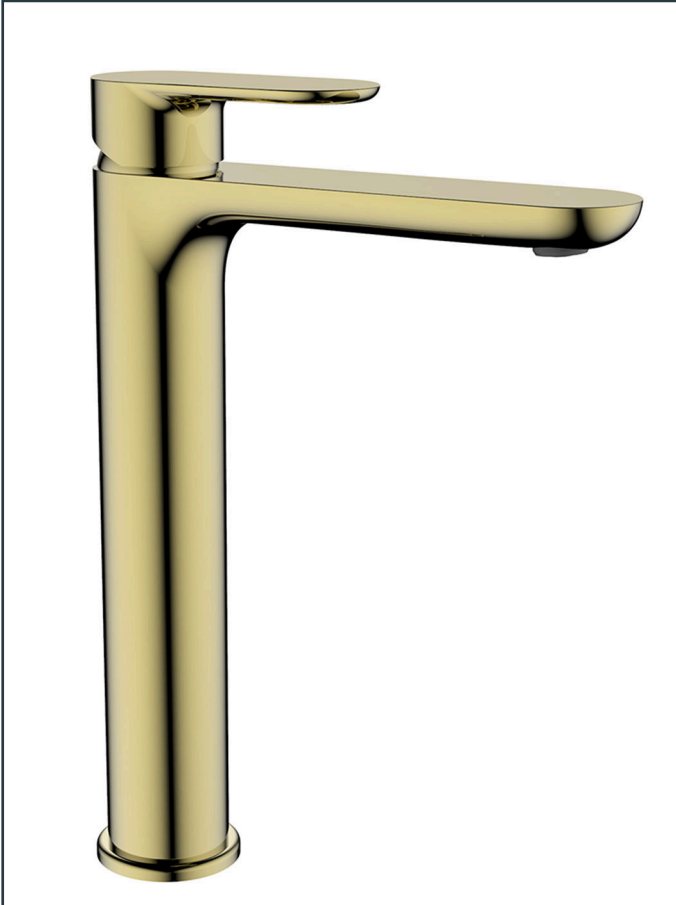

**Photo**

**Product Information**

<b>Item Descriptions:</b>	High single lever basin mixer with pop-up waste set
<b>Model:</b>	TR+
<b>Article No:</b>	310510.SNG
<b>Material:</b>	Brass
<b>Brand:</b>	TREDEX
<b>Finish:</b>	The colour / finish may vary on actual  Shiny Neutral Gold_SNG

**Specifications:**

High single lever basin mixer 1/2"  
With pair of flexible connection hoses. With pop-up waste set, with flow rate (at 3 bar): 4.1 l/min.  
Length: 218 mm  
Width: 50 mm  
Height: 305 mm

**Perma Shine**

Durable, long lasting brilliant finish ensuring a high gloss, mirror-like shine.

**ForeverEndurance**

Completed an endurance test, surpassing half a million cycles.

**Ex-Brass**

Enhanced health protection resulting from minimal lead content.

**Universal Height**

Ample space between spout and basin to give you greater freedom of movement

**Eco-Flo**

Water and energy savings for ecological and economical reasons.

**TECHNICAL DRAWING**