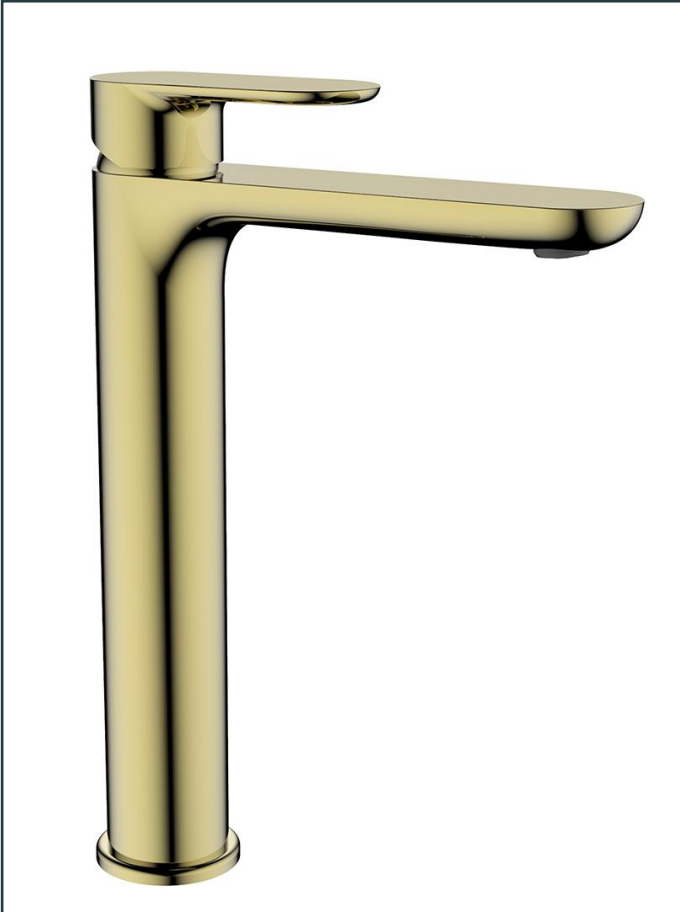

**Photo**

**TECHNICAL DRAWING**

**Product Information**

<b>Item Descriptions:</b>	High single lever basin mixer without pop-up waste set
<b>Model:</b>	TR+
<b>Article No:</b>	310510.2.SNG
<b>Material:</b>	Brass
<b>Brand:</b>	TREDEX
<b>Finish:</b>	The colour / finish may vary on actual  Shiny Neutral Gold_SNG 

**Specifications:**

High single lever basin mixer 1/2"  
With pair of flexible connection hoses. Without pop-up waste set, with flow rate (at 3 bar): 4.1 l/min.  
Length: 218 mm  
Width: 50 mm  
Height: 305 mm

- 

**Perma Shine**  
Durable, long lasting brilliant finish ensuring a high gloss, mirror-like shine.
- 

**ForeverEndurance**  
Completed an endurance test, surpassing half a million cycles.
- 

**Ex-Brass**  
Enhanced health protection resulting from minimal lead content.
- 

**Universal Height**  
Ample space between spout and basin to give you greater freedom of movement
- 

**Eco-Flo**  
Water and energy savings for ecological and economical reasons.