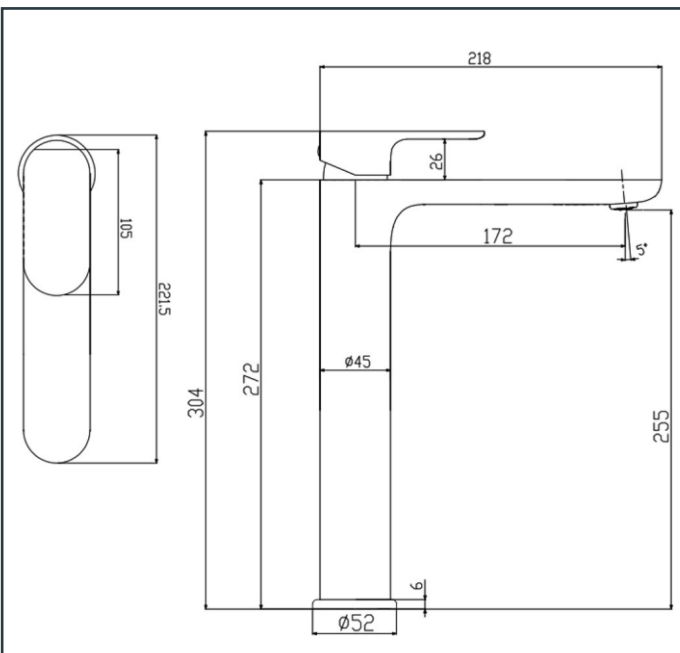

**Photo**

**TECHNICAL DRAWING**

**Product Information**

<b>Item Descriptions:</b>	High single lever basin mixer without pop-up waste set
<b>Model:</b>	TR+
<b>Article No:</b>	310510.2.SNG
<b>Material:</b>	Brass
<b>Brand:</b>	TREDEX
<b>Finish:</b>	The colour / finish may vary on actual  Shiny Neutral Gold_SNG 

**Specifications:**

High single lever basin mixer 1/2"  
With pair of flexible connection hoses. Without pop-up waste set, with flow rate (at 3 bar): 4.1 l/min.  
Length: 218 mm  
Width: 50 mm  
Height: 305 mm

**Universal Height**  
Ample space between spout and basin to give you greater freedom of movement
- 

**Eco-Flo**  
Water and energy savings for ecological and economical reasons.