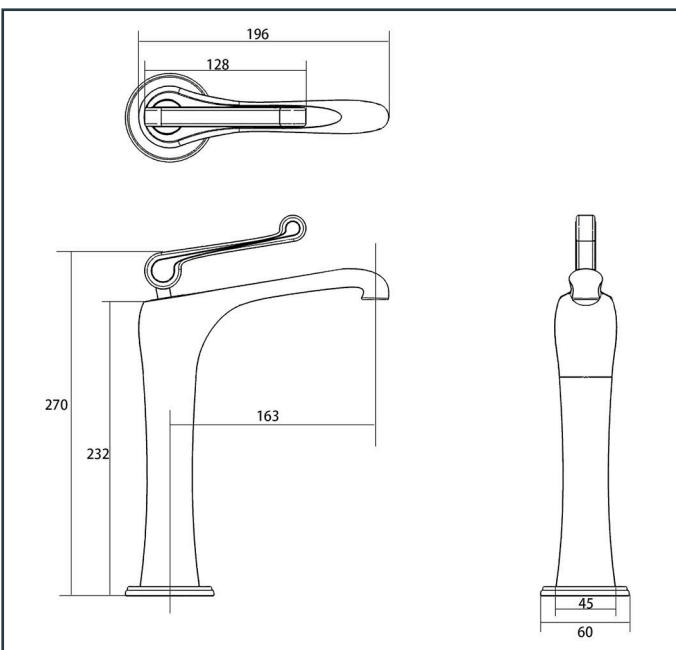

Photo

TECHNICAL DRAWING

Product Information

Item Descriptions:	Single lever basin mixer with pop-up waste
Model:	ROMA
Article No:	310203-BG
Material:	Brass
Brand:	TREDEX
Finish:	The colour / finish may vary on actual
	Brushed Gold_BG 

Specifications:

High Single lever Basin mixer 1/2 flexible hoses with Popup waste. With flow rate (at 3 bar) 4.09 l/min.

Platinum Warranty

Extended, reliable warranty designed for complete peace of mind.

Ample space between spout and handle ensuring easier use.

Universal Height

Ample space between spout and basin to give you greater freedom of movement

Quick Clean

Enables manual limescale removal.

Eco-Flo

Water and energy savings for ecological and economical reasons.