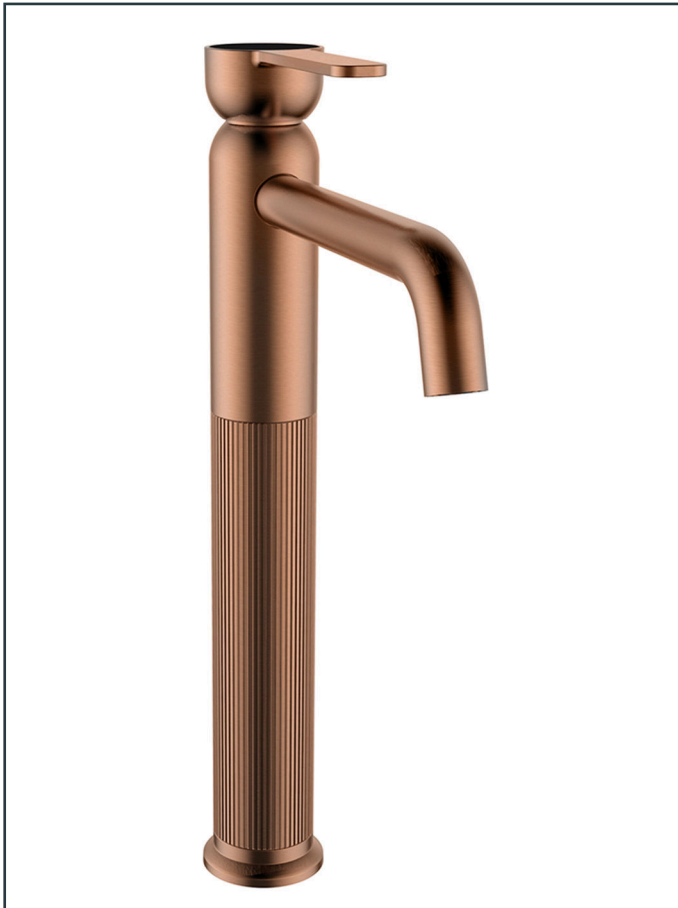

Photo

Product Information

Item Descriptions:	Single lever high basin mixer with pop-up waste set
Model:	SUPREME
Article No:	310082.MBN
Material:	Brass
Brand:	TREDEX
Finish:	The colour / finish may vary on actual Matte Bourbon_MBN 

Specifications:

Single lever high basin mixer
With pair of flexible connection hoses. With pop-up waste set, with flow rate (3 bar) 4.17 l/min

Length: 216 mm

Width: 52 mm

Height: 343 mm

Platinum Warranty

Extended, reliable warranty designed for complete peace of mind.

ForeverEndurance

Completed an endurance test, surpassing half a million cycles.

Ex-Brass

Enhanced health protection resulting from minimal lead content.

Eco-Mix

Air-infused water provides a luxurious water experience while using lesser water.

Flexi Move

Allow the achievement of the highest levels of precision, comfort, desired water flow & temperature.

Flexi Space

Ample space between spout and handle ensuring easier use.

Universal Height

Ample space between spout and basin to give you greater freedom of movement