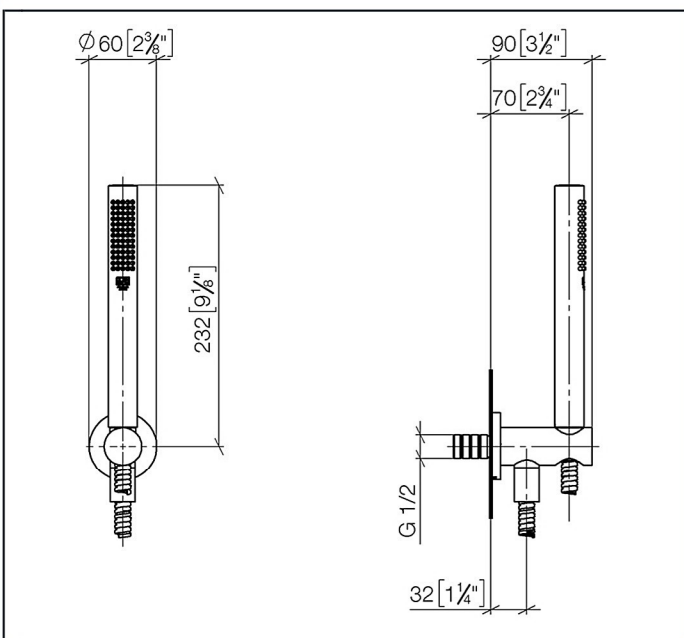

SPECIFICATION SHEET

Photo

Product Information:

Item Descriptions:	Handshower set with integrated shower holder
Model:	Generic
Article No.	27802660-00
Material:	Brass
Brand:	DORNBRAUCHT
Finish:	
Note: The colour / finish may vary on actual	
	Chrome 

Specifications:

normal flow
with anti-scale system
3/8" shower outlet
metal shower hose 1250mm with integrated anti-twist protection
rosette Ø 60 mm
1/2" connection
max. flow 15 l/min
WRAS: 1912049
Intrinsic protection against back flow.

TECHNICAL DRAWING

FLOW CHART