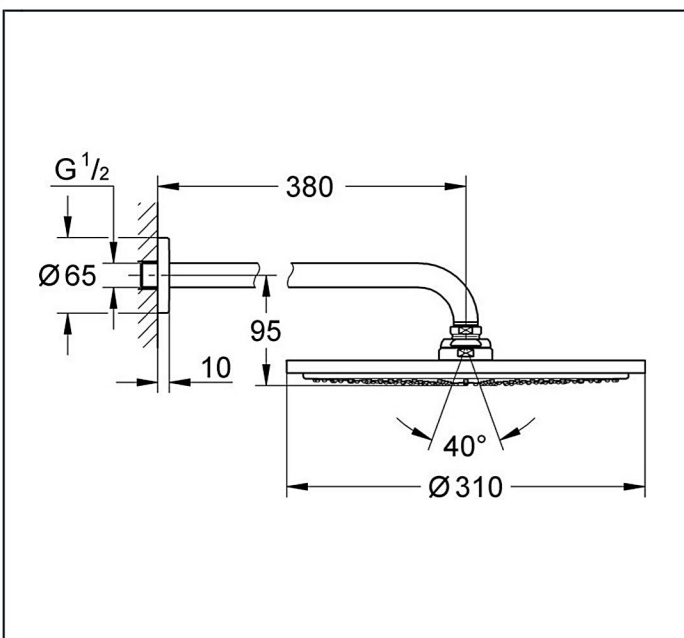

SPECIFICATION SHEET

Photo

Product Information:

Item Descriptions:	Head shower set 380 mm with shower arm, with 1 spray
Model:	RAINSHOWER COSMOPOLITAN 310
Article No.	26066GN0
Material:	Brass
Brand:	GROHE

Finish:
Note: The colour / finish may vary on actual 
 Brushed Cool Sunrise_GN0

Specifications:

Head shower set 380 mm, 1 spray
 consisting of:
 head shower Rainshower Cosmopolitan 310 (27 478)
 material: metal
 1 spray pattern: Rain
 shower arm Rainshower 380 mm (28 361)
 GROHE EcoJoy 9.5 l/min flow limiter
 GROHE DreamSpray perfect spray pattern
 GROHE StarLight finish
 SpeedClean anti-lime system
 suitable for instantaneous heater
 min. recommended pressure 1.0 bar

TECHNICAL DRAWING

FLOW CHART