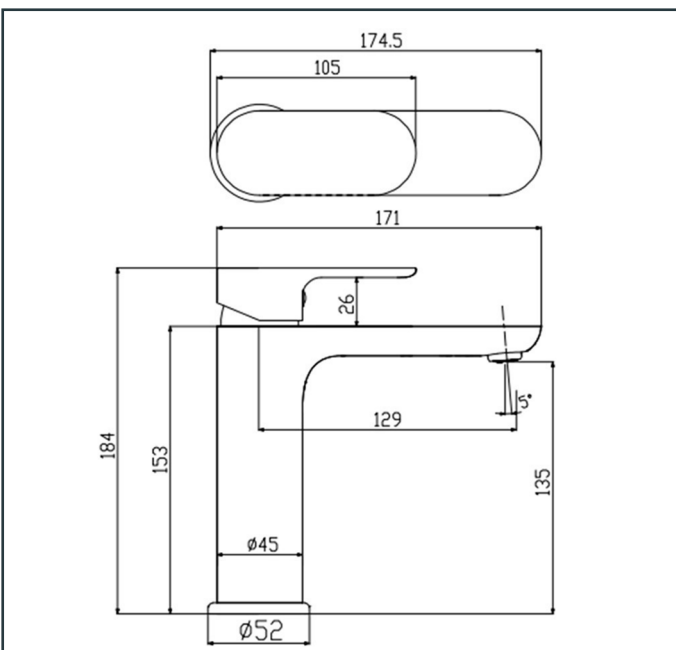

Photo

TECHNICAL DRAWING

Product Information

Item Descriptions: Single lever basin mixer with pop-up waste set

Model: TR+

Article No: 140510

Material: Brass

Brand: TREDEX

Finish: The colour / finish may vary on actual

Specifications:

Single lever basin mixer 1/2"
With pair of flexible connection hoses. With pop-up waste set, with flow rate (at 3 bar): 4 l/min.

Length: 160 mm

Width: 50 mm

Height: 203 mm

Perma Shine

Durable, long lasting brilliant finish ensuring a high gloss, mirror-like shine.

ForeverEndurance

Completed an endurance test, surpassing half a million cycles.

Ex-Brass