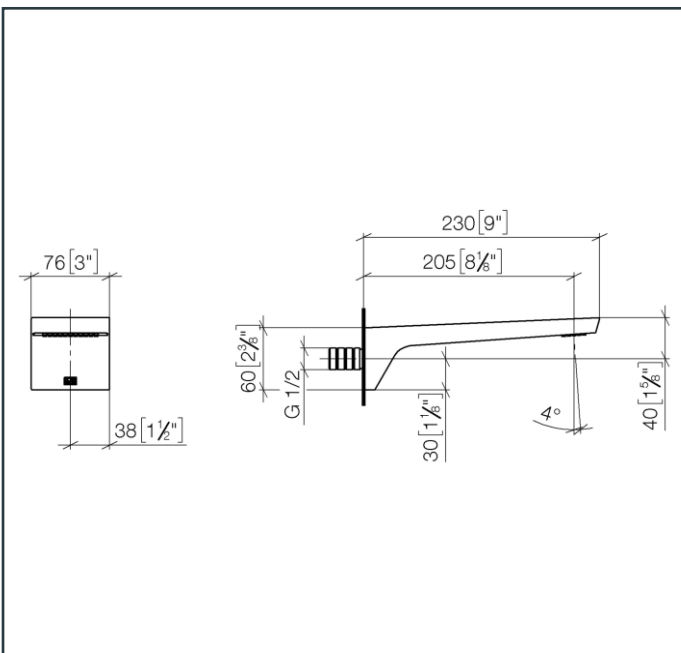

**SPECIFICATION SHEET**

**Photo**

**Product Information**

**Item Descriptions:** Bath spout for wall mounting

**Model:** CL.1

**Article No:** 13801705-00

**Material:** Brass

**Brand:** DORNBRCHT

**Finish:** The colour / finish may vary on actual

**Specifications:**

- 205 mm projection
- Rectangular spray pattern with 55 individual jets
- Hole diameter 37 mm
- 1/2" connection
- Plug-link mounting
- Max. flow 24.6 l/min at 3 bar flow pressure
- WRAS 1512012

**TECHNICAL DRAWING**

**FLOW RATE**