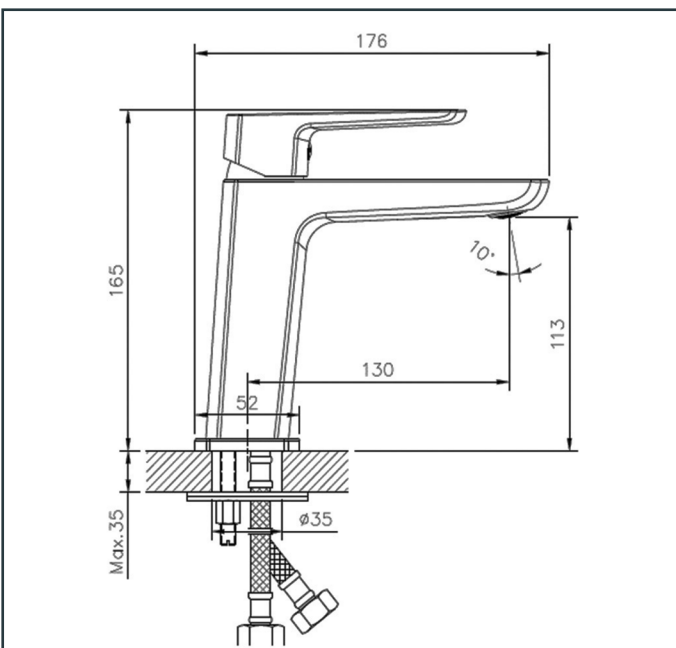

Photo

TECHNICAL DRAWING

Product Information

Item Descriptions:	Single lever basin mixer 1/2" with pop-up waste set
Model:	TS
Article No:	131075
Material:	Brass
Brand:	TREDEX
Finish:	The colour / finish may vary on actual
	Chrome 

Specifications:

Single lever basin mixer 1/2"
With pair of flexible connection hoses. With pop-up waste set, with flow rate (at 3 bar) 3.9 l/min.

 **Perma Shine**
Durable, long lasting brilliant finish ensuring a high gloss, mirror-like shine.