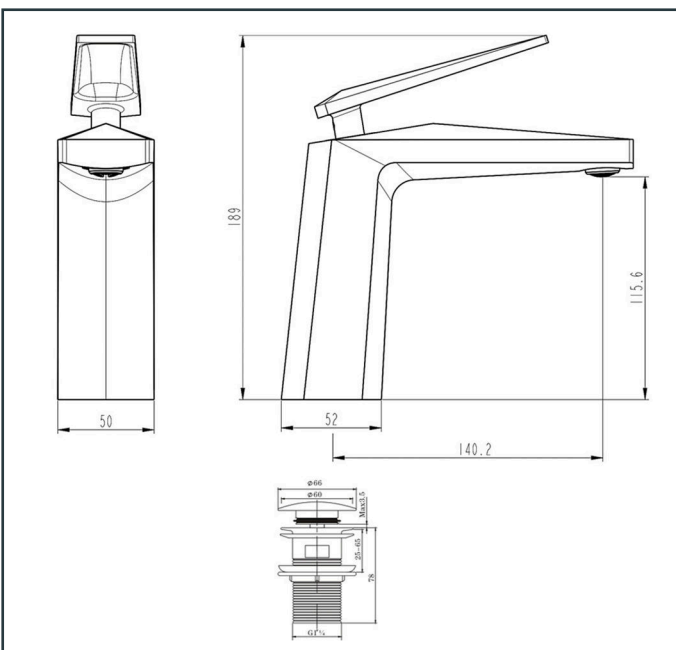

Photo

TECHNICAL DRAWING

Product Information

Item Descriptions:	Single lever basin mixer with pop-up waste set
Model:	LOUVRE
Article No:	130201-BG
Material:	Brass
Brand:	TREDEX
Finish:	The colour / finish may vary on actual  Brushed Soft Gold_BG

Specifications:

Single lever basin mixer 1/2", With pair of flexible connection hoses. With pop-up waste set, with flow rate (at 3 bar): 3.7 l/min.

Length: 50 mm

Width: 140.2 mm

Height: 189 mm

Platinum Warranty

Flexi Space

Ample space between spout and handle ensuring easier use.

Universal Height

Ample space between spout and basin to give you greater freedom of movement

Quick Clean

Enables manual limescale removal.