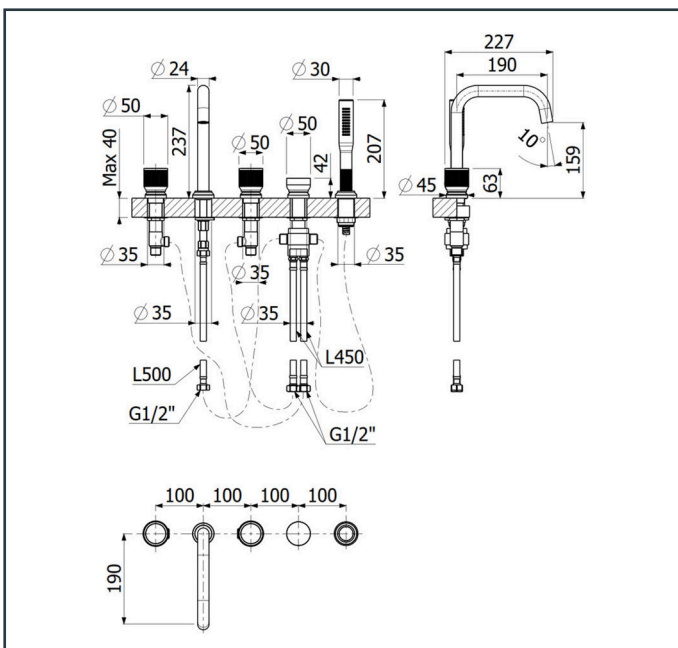

TECHNICAL DRAWING