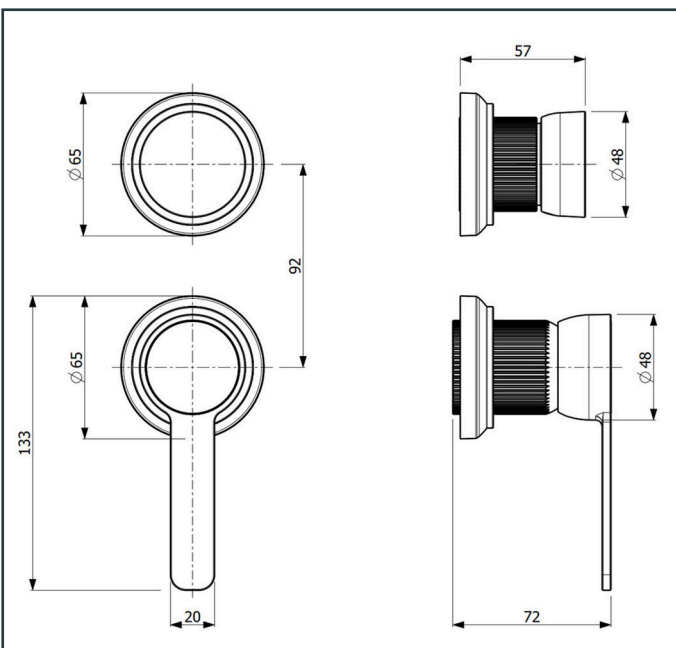

TECHNICAL DRAWING