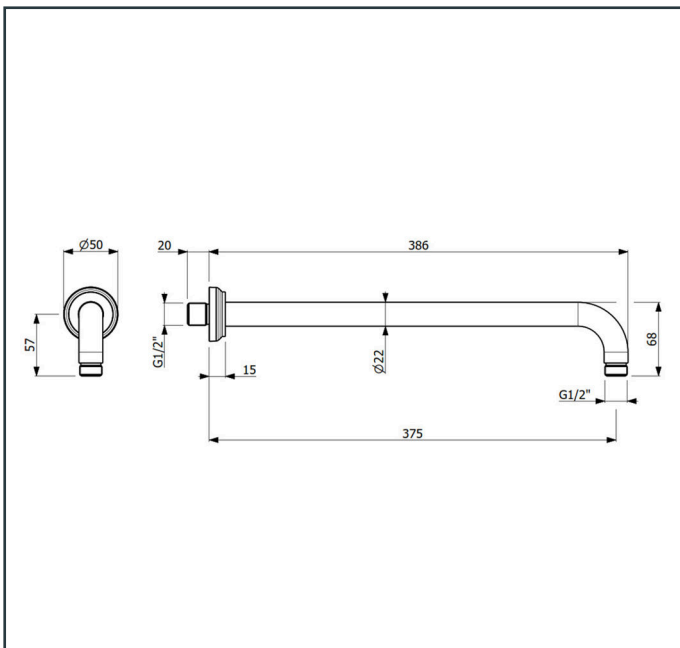

TECHNICAL DRAWING