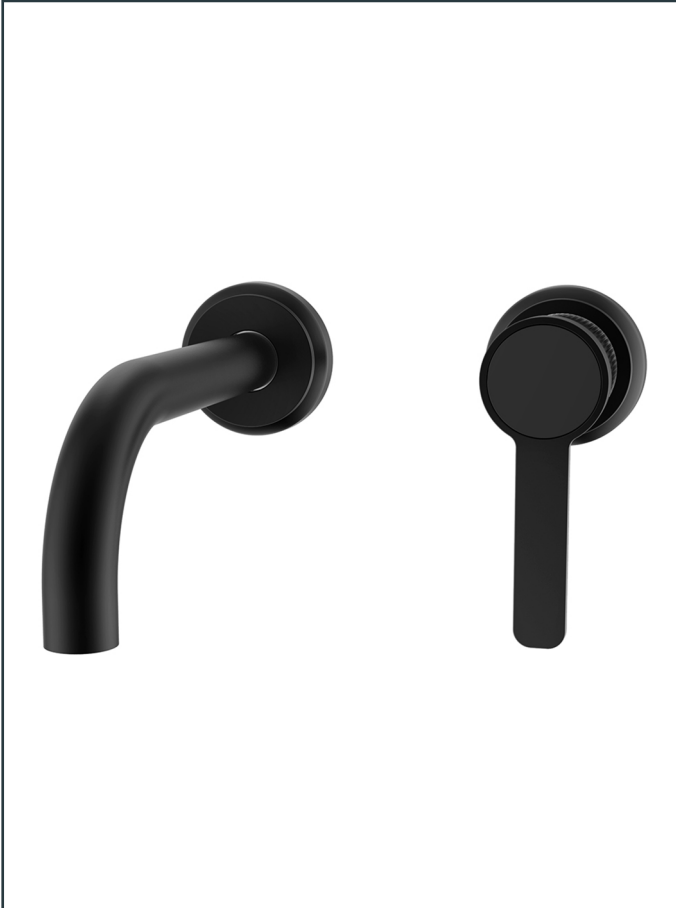

Photo

Product Information

Item Descriptions:	Wall mounted basin mixer with pop-up waste set
Model:	SUPREME
Article No:	880082.MB
Material:	Brass
Brand:	TREDEX
Finish:	The colour / finish may vary on actual Matte Black_MB

Specifications:

Wall mounted basin mixer. With pop-up waste set, with flow rate (3 bar) 4.29 l/min
Length: 209 mm
Width: 130 mm
Height: 133 mm

Platinum Warranty

Extended, reliable warranty designed for complete peace of mind.

ForeverEndurance

Completed an endurance test, surpassing half a million cycles.

Ex-Brass

Enhanced health protection resulting from minimal lead content.

Eco-Mix

Air-infused water provides a luxurious water experience while using lesser water.

Quick Clean

Enables manual limescale removal.

Eco-Flo

Water and energy savings for ecological and economical reasons.

TECHNICAL DRAWING