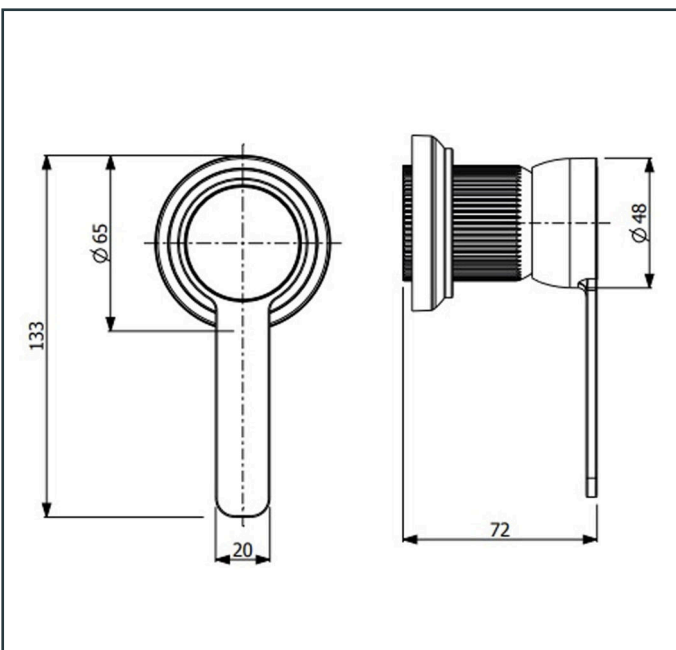

TECHNICAL DRAWING