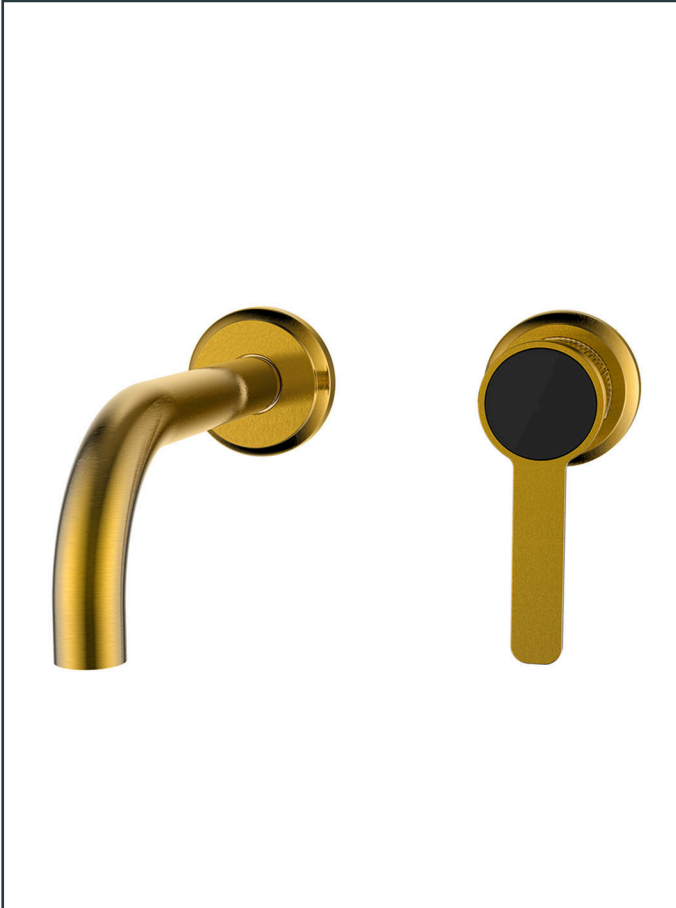

Ex-Brass

Enhanced health protection resulting from minimal lead content.

TECHNICAL DRAWING

Photo

TECHNICAL DRAWING

Product Information

Item Descriptions: Wall mounted basin mixer with pop-up waste set

Model: SUPREME