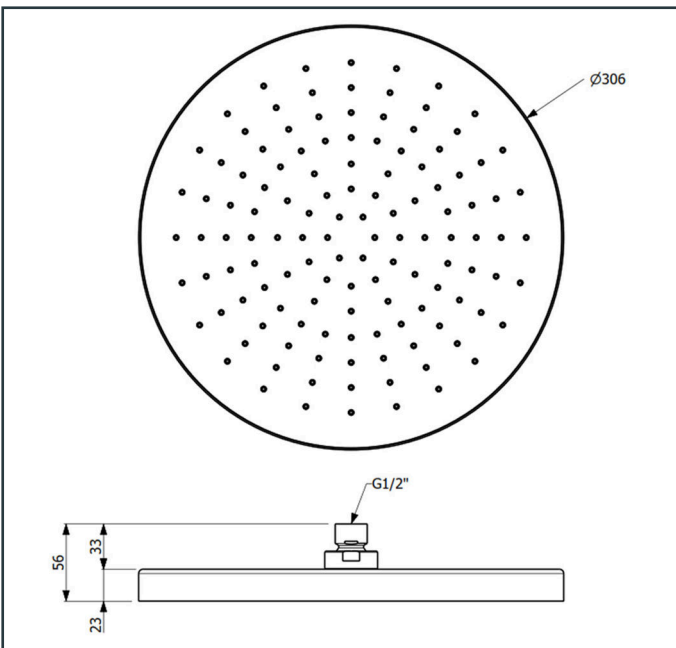

TECHNICAL DRAWING