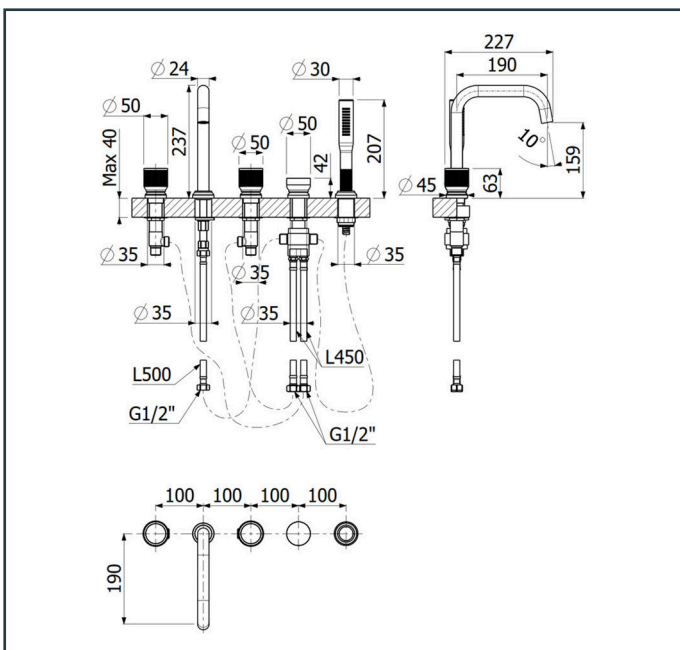

TECHNICAL DRAWING