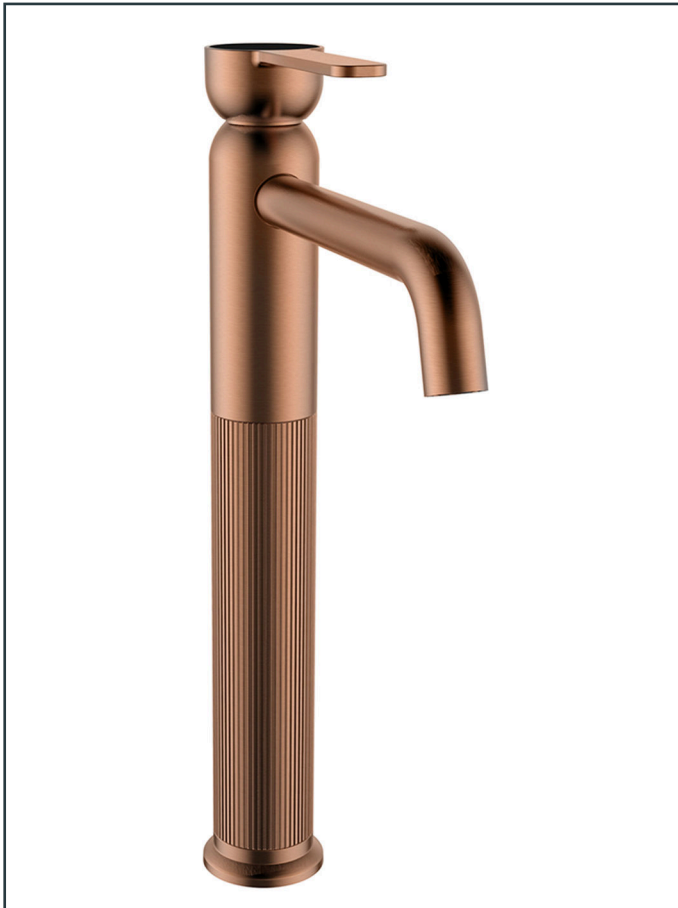

Product Information

Item Descriptions:	Single lever high basin mixer with pop-up waste set
Model:	SUPREME
Article No:	310082.G
Material:	Brass
Brand:	TREDEX
Finish:	The colour / finish may vary on actual  Brushed Bright Gold_G

Flexi Move

Allow the achievement of the highest levels of precision, comfort, desired water flow & temperature.

Flexi Space

Ample space between spout and handle ensuring easier use.

Universal Height

Ample space between spout and basin to give you greater freedom of movement

Quick Clean

Enables manual limescale removal.

Eco-Flo

Water and energy savings for ecological and economical reasons.

TECHNICAL DRAWING

Photo

Product Information

Item Descriptions:	Single lever high basin mixer with pop-up waste set
Model:	SUPREME
Article No:	310082.MBN
Material:	Brass
Brand:	TREDEX
Finish:	The colour / finish may vary on actual Matte Bourbon_MBN 

Specifications:

Single lever high basin mixer
 With pair of flexible connection hoses. With pop-up waste set, with flow rate (3 bar) 4.17 l/min
 Length: 216 mm
 Width: 52 mm
 Height: 343 mm

Platinum Warranty