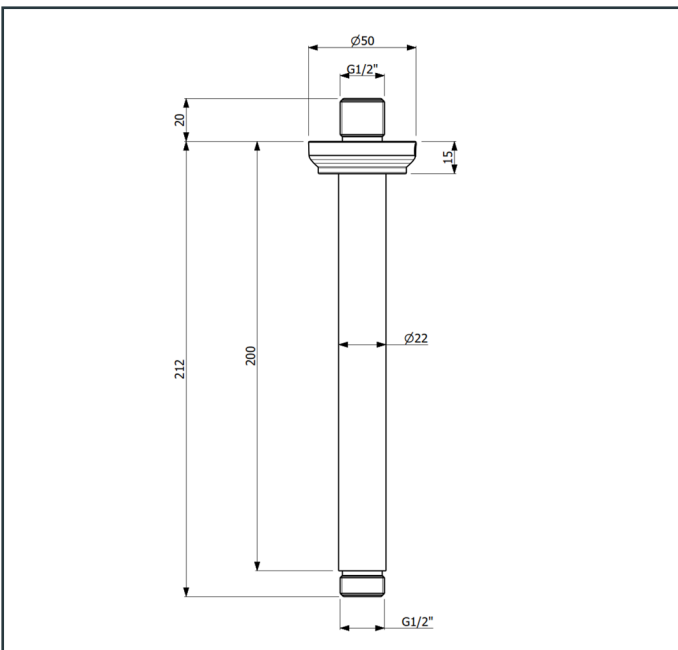

Finish: The colour / finish may vary on actual

Specifications:

Ceiling shower arm
Length: 212 mm
Width: 50 mm
Height: 50 mm

TECHNICAL DRAWING

SARA

1967

SPECIFICATION SHEET

TREDEX