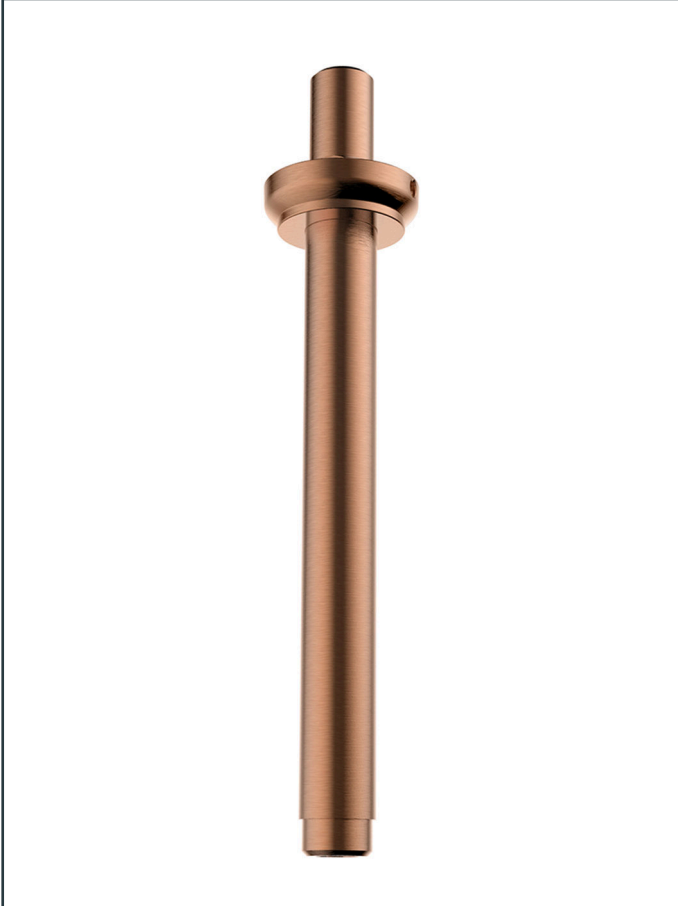

SARA

1967

SPECIFICATION SHEET

TREDEX

Photo