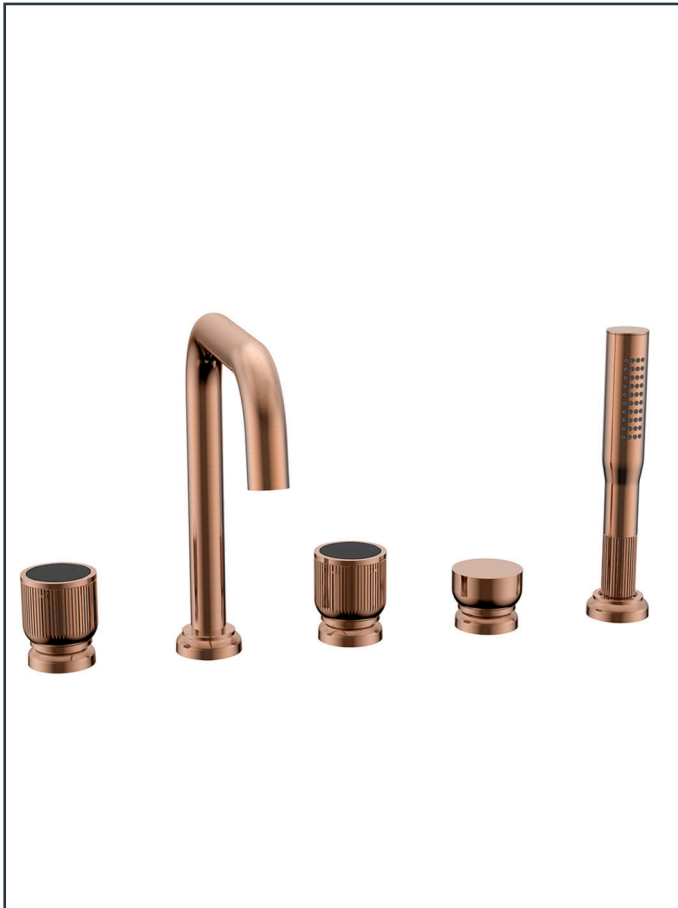

Specifications:

Five-hole deck mounted bath mixer. With hand shower set, with flow rate (3 bar) 23.05 l/min for bath spout, 6.85 l/min for hand shower.

Length: 400 mm
Width: 227 mm
Height: 237 mm

Platinum Warranty

TECHNICAL DRAWING

Photo

Product Information

Item Descriptions: Five-hole deck mounted bath mixer with hand shower set

Model: SUPREME

Article No: 890082.MBN

Material: Brass

Brand: TREDEX