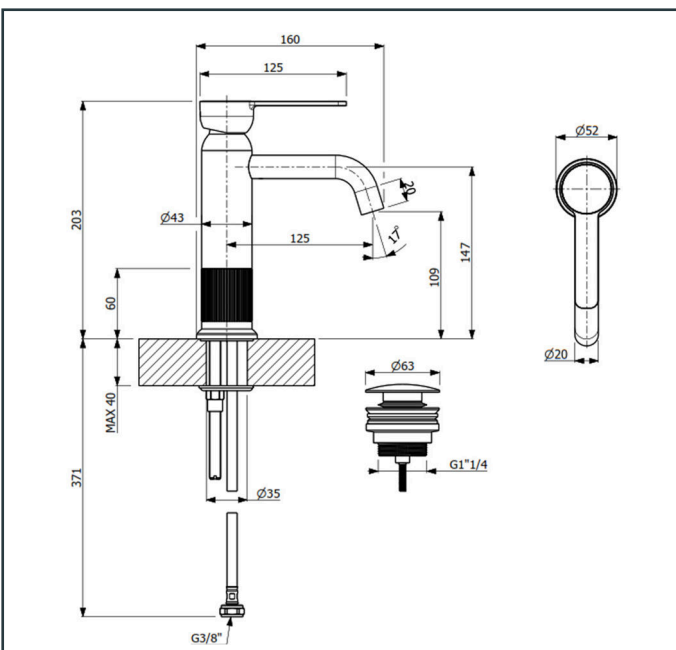

TECHNICAL DRAWING