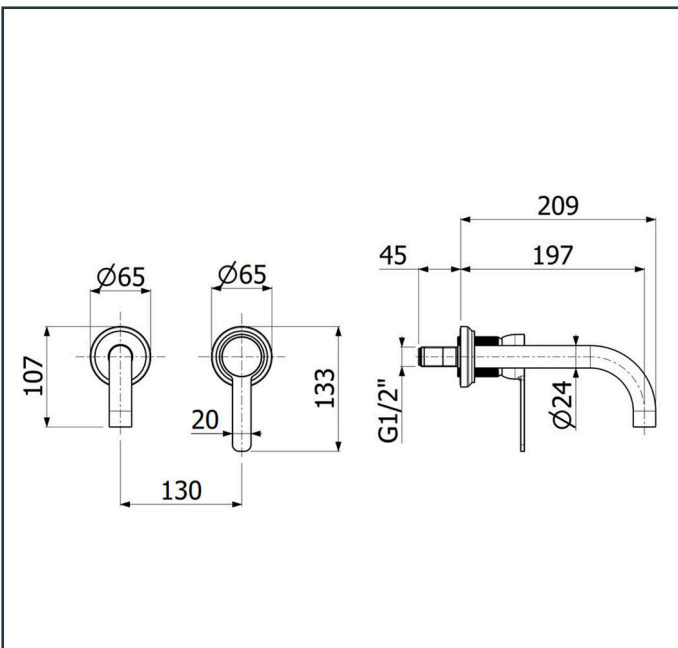

TECHNICAL DRAWING