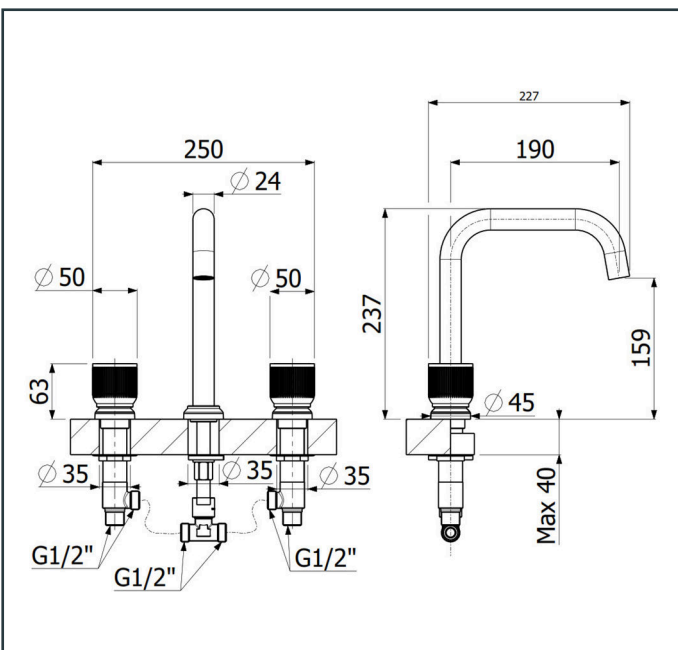

TECHNICAL DRAWING