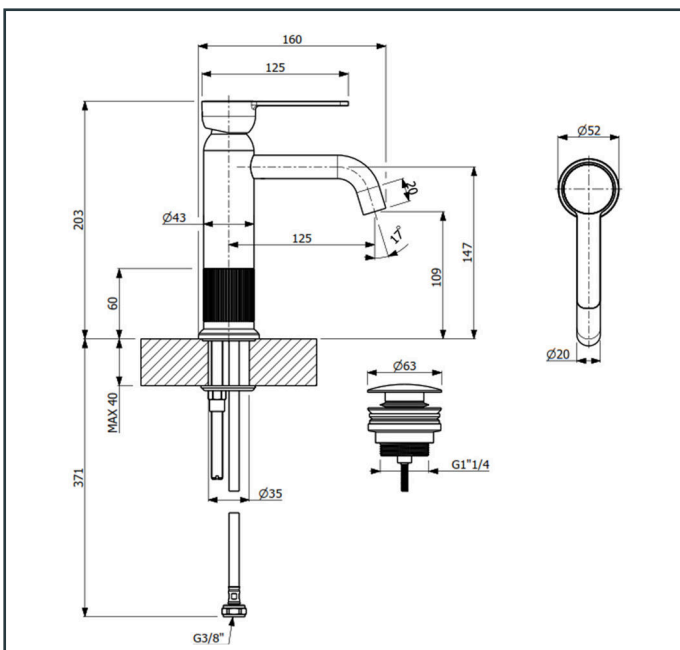

TECHNICAL DRAWING