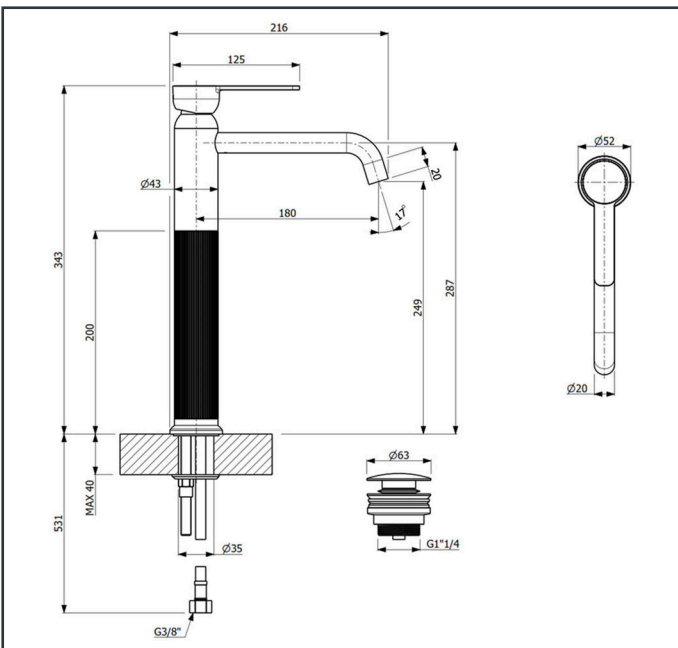

TECHNICAL DRAWING