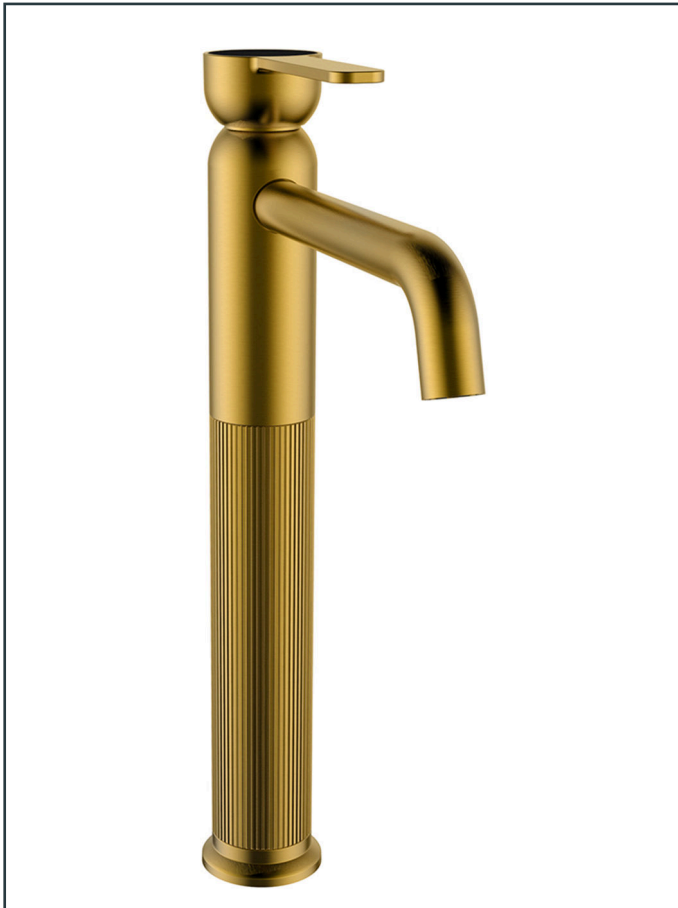

Flexi Space

Ample space between spout and handle ensuring easier use.

Quick Clean

Enables manual limescale removal.

Eco-Flo

Water and energy savings for ecological and economical reasons.

TECHNICAL DRAWING

Photo

Product Information

Item Descriptions:	Single lever high basin mixer with pop-up waste set
Model:	SUPREME
Article No:	310082.G
Material:	Brass
Brand:	TREDEX
Finish:	The colour / finish may vary on actual  Brushed Bright Gold_G

Specifications:

Single lever high basin mixer
With pair of flexible connection hoses. With pop-up waste set, with flow rate (3 bar) 4.17 l/min

Length: 216 mm

Width: 52 mm

Height: 343 mm

Platinum Warranty

Extended, reliable warranty designed for complete peace of mind.