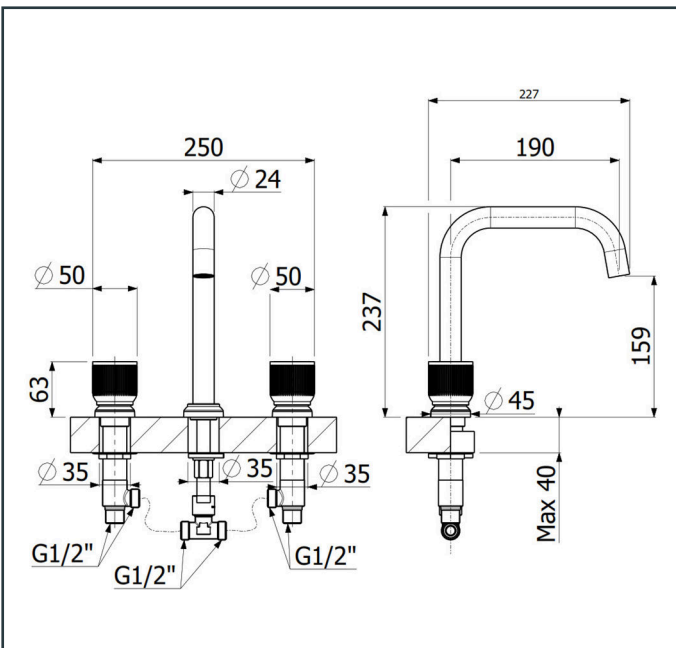

TECHNICAL DRAWING