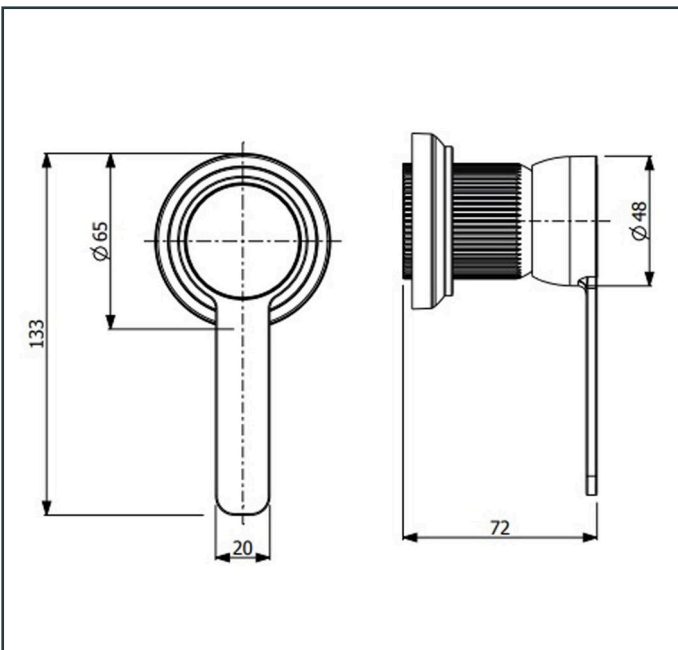

TECHNICAL DRAWING