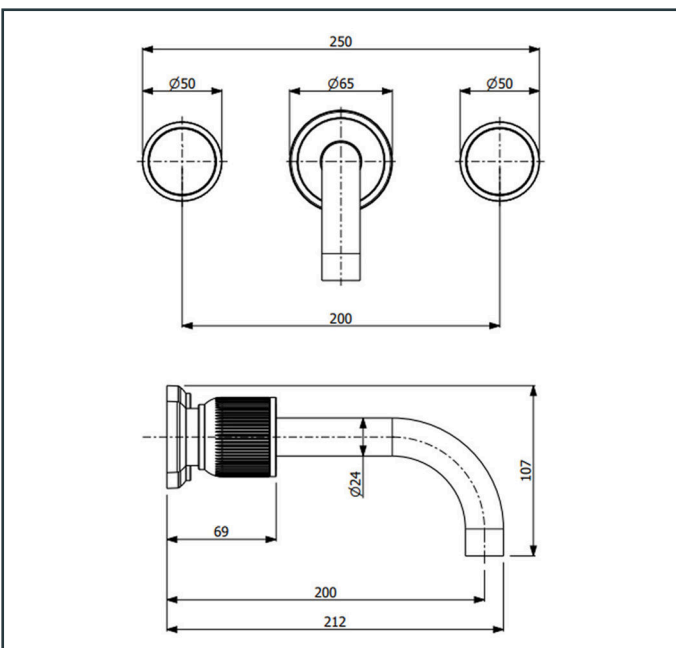

TECHNICAL DRAWING