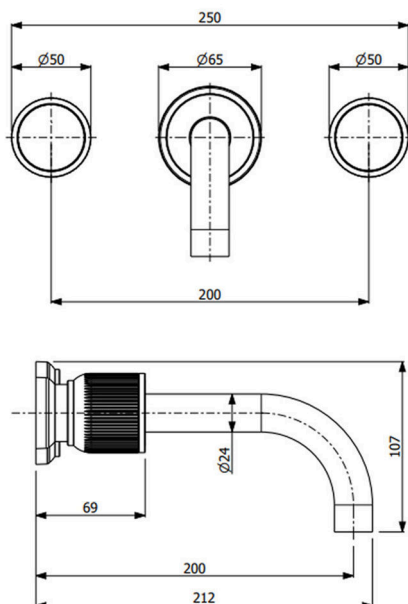

TECHNICAL DRAWING