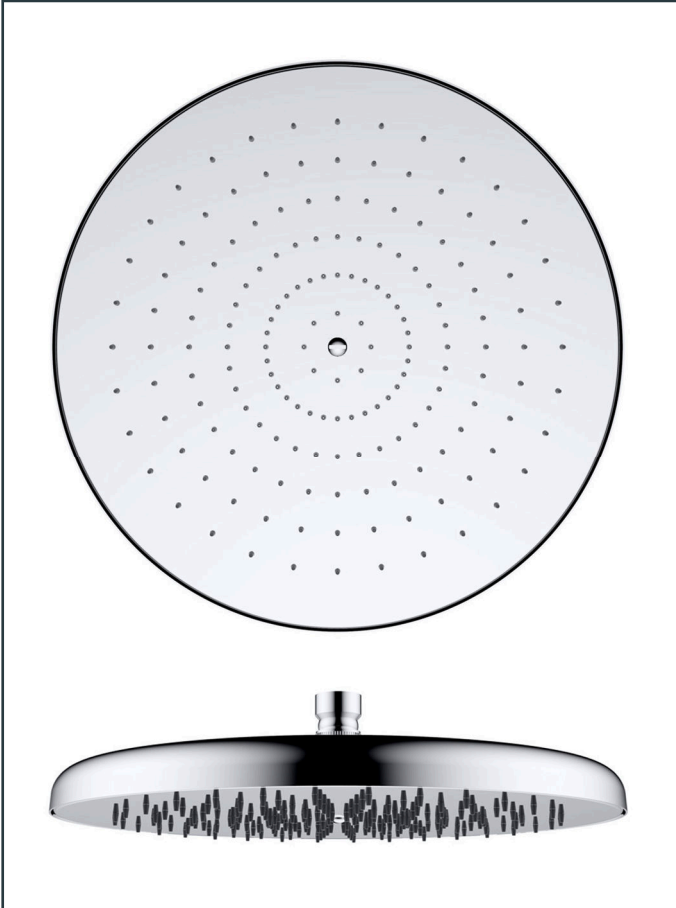

Specifications:

Rain shower head
 With flow rate (3 bar) 6.29 l/min
 Length: 306 mm
 Width: 306 mm
 Height: 56 mm

TECHNICAL DRAWING

SARA

1967

SPECIFICATION SHEET

TREDEX

Photo