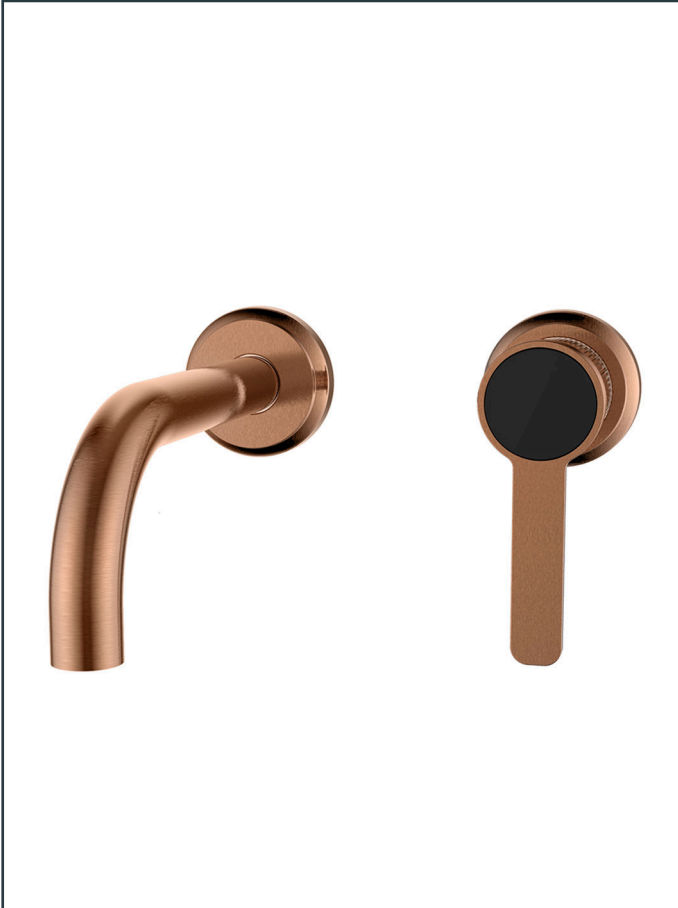

Quick Clean

Enables manual limescale removal.

Eco-Flo

Water and energy savings for ecological and economical reasons.

TECHNICAL DRAWING

Photo

Product Information

Item Descriptions:	Wall mounted basin mixer with pop-up waste set
Model:	SUPREME
Article No:	880082.MBN
Material:	Brass
Brand:	TREDEX
Finish:	The colour / finish may vary on actual Matte Bourbon_MBN 