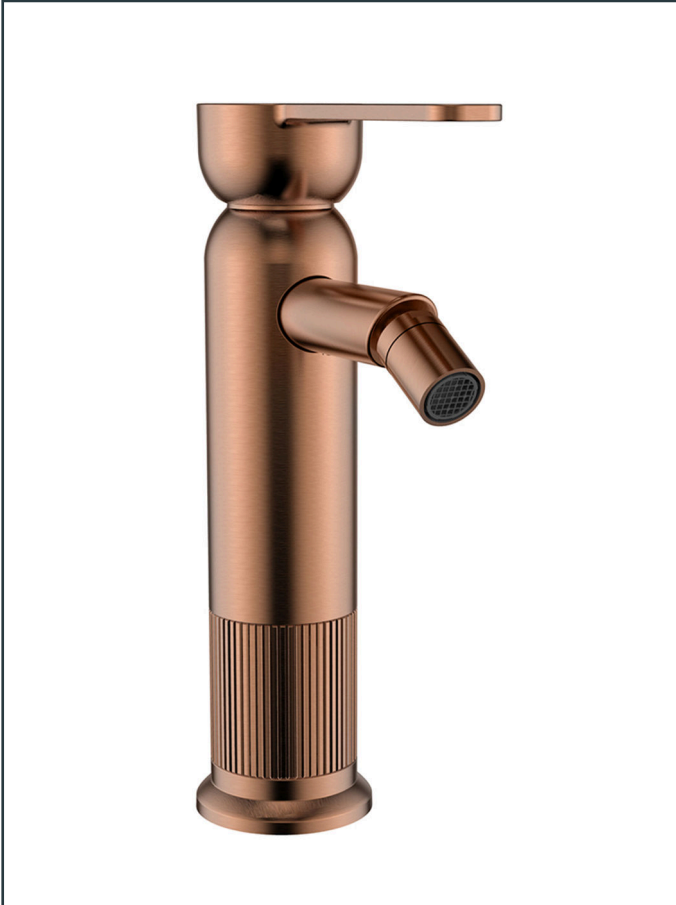

TECHNICAL DRAWING

Photo

Product Information

Item Descriptions:	Single lever bidet mixer with pop-up waste set
Model:	SUPREME
Article No:	330082.G
Material:	Brass
Brand:	TREDEX
Finish:	The colour / finish may vary on actual  Brushed Bright Gold_G

Flexi Move

Allow the achievement of the highest levels of precision, comfort, desired water flow & temperature.

Flexi Space

Ample space between spout and handle ensuring easier use.

Eco-Flo

Water and energy savings for ecological and economical reasons.

TECHNICAL DRAWING

Photo

Product Information

Item Descriptions:	Single lever bidet mixer with pop-up waste set
Model:	SUPREME
Article No:	330082
Material:	Brass
Brand:	TREDEX
Finish:	The colour / finish may vary on actual Matte Bourbon_MBN 

Specifications:

Single lever bidet mixer
 With pair of flexible connection hoses. With pop-up waste set, with flow rate (3 bar) 8.01 l/min
 Length: 128 mm
 Width: 52 mm
 Height: 203 mm

Platinum Warranty