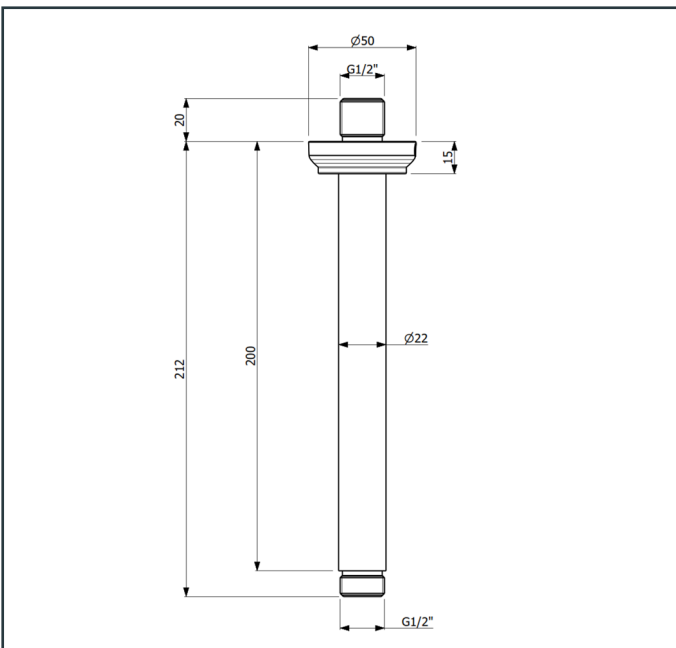

TECHNICAL DRAWING