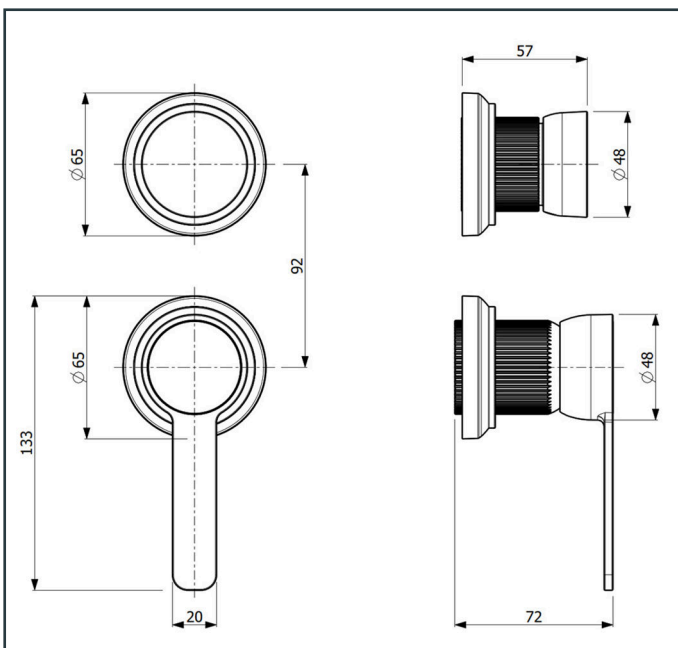

TECHNICAL DRAWING