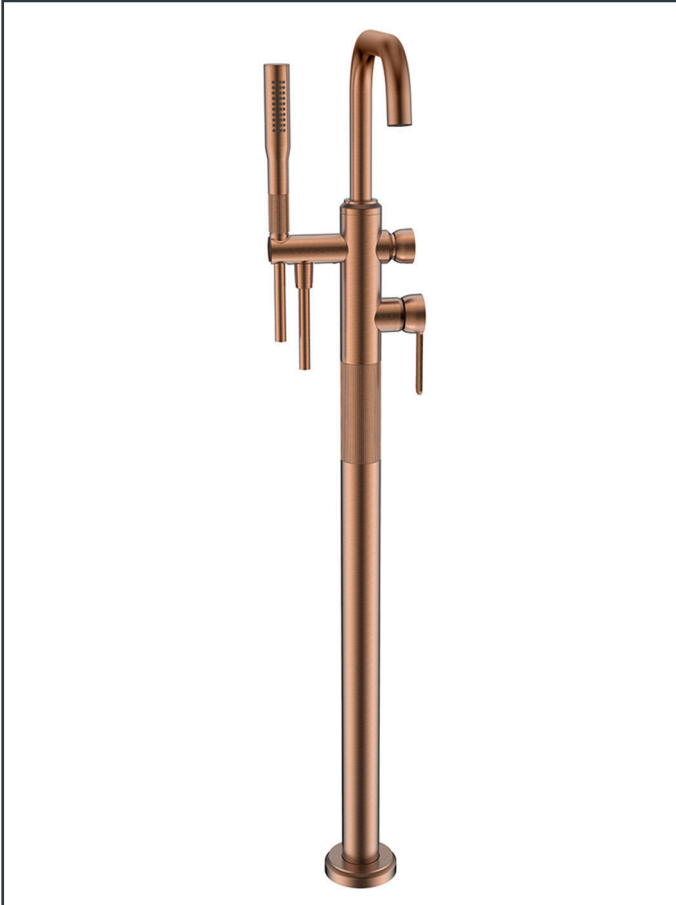

Photo

Product Information

Item Descriptions:	Free stand bath mixer with concealed part
Model:	SUPREME
Article No:	680082.MBN
Material:	Brass
Brand:	TREDEX
Finish:	The colour / finish may vary on actual Matte Bourbon_MBN

Specifications:

Free stand bath mixer. With hand shower set
With concealed floor mounted rough-in set, with flow rate (3 bar) 15.15 l/min for bath spout, 6.85 l/min for hand shower

Length: 341 mm
Width: 97 mm
Height: 1099 mm

Platinum Warranty

Extended, reliable warranty designed for complete peace of mind.

ForeverEndurance

Completed an endurance test, surpassing half a million cycles.

Ex-Brass

Enhanced health protection resulting from minimal lead content.

TECHNICAL DRAWING