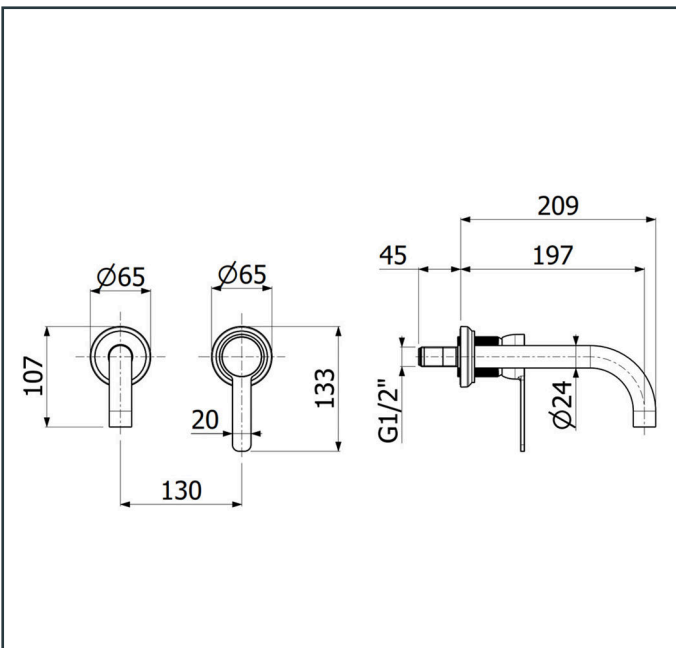

TECHNICAL DRAWING