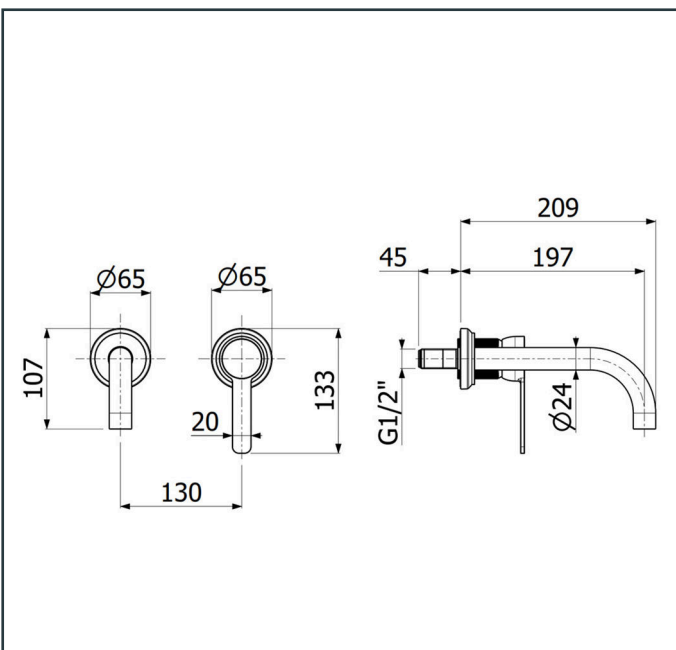

TECHNICAL DRAWING

Product Information

Item Descriptions: Wall mounted basin mixer with pop-up waste set

Model: SUPREME

Article No: 880082.G

Material: Brass

Brand: TREDEX

Finish: The colour / finish may vary on actual

Brushed Bright Gold_G

Specifications:

Wall mounted basin mixer
With pop-up waste set
Length: 209 mm
Width: 130 mm
Height: 133 mm

Platinum Warranty

Extended, reliable warranty designed for complete peace of mind.

ForeverEndurance

Completed an endurance test, surpassing half a million cycles.

Ex-Brass

Enhanced health protection resulting from minimal lead content.

Eco-Mix

Air-infused water provides a luxurious water experience while using lesser water.

Quick Clean

Enables manual limescale removal.

Eco-Flo

Water and energy savings for ecological and economical reasons.