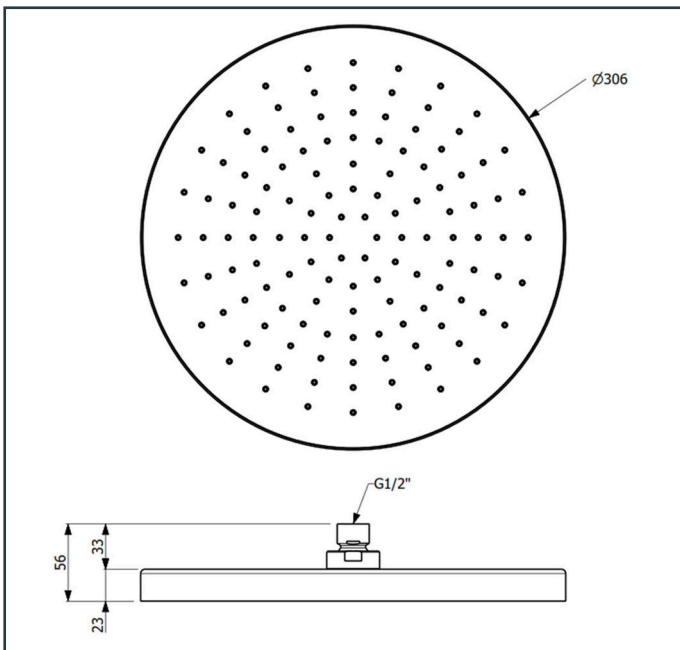

TECHNICAL DRAWING