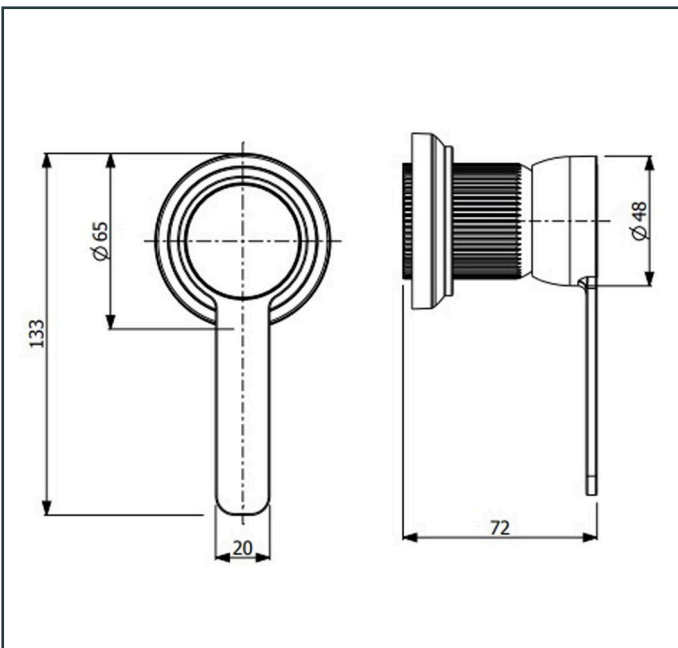

TECHNICAL DRAWING