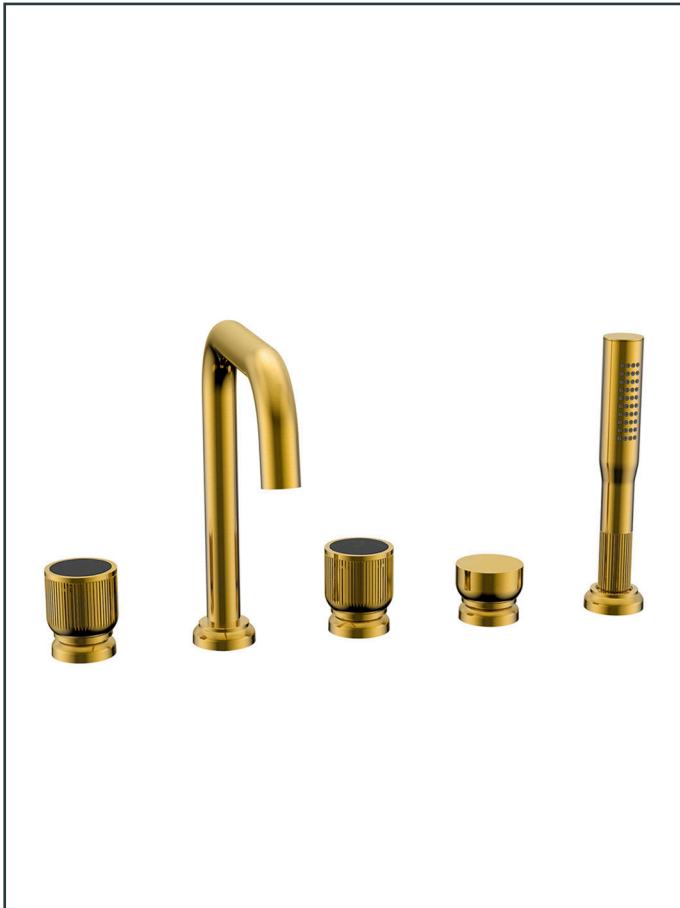

Quick Clean

Enables manual limescale removal.

Eco-Flo

Water and energy savings for ecological and economical reasons.

TECHNICAL DRAWING

Photo

Product Information

Item Descriptions: Five-hole deck mounted bath mixer with hand shower set

Model: SUPREME

Article No: 890082.G

Material: Brass

Brand: TREDEX

Finish: The colour / finish may vary on actual

Brushed Bright Gold_G

Specifications:

Five-hole deck mounted bath mixer. With hand shower set, with flow rate (3 bar) 23.05 l/min for bath spout, 6.85 l/min for hand shower.