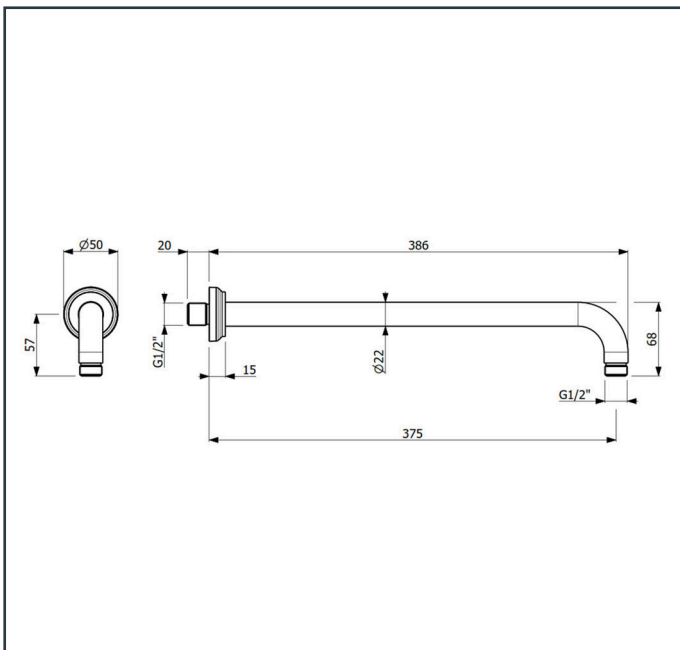

TECHNICAL DRAWING