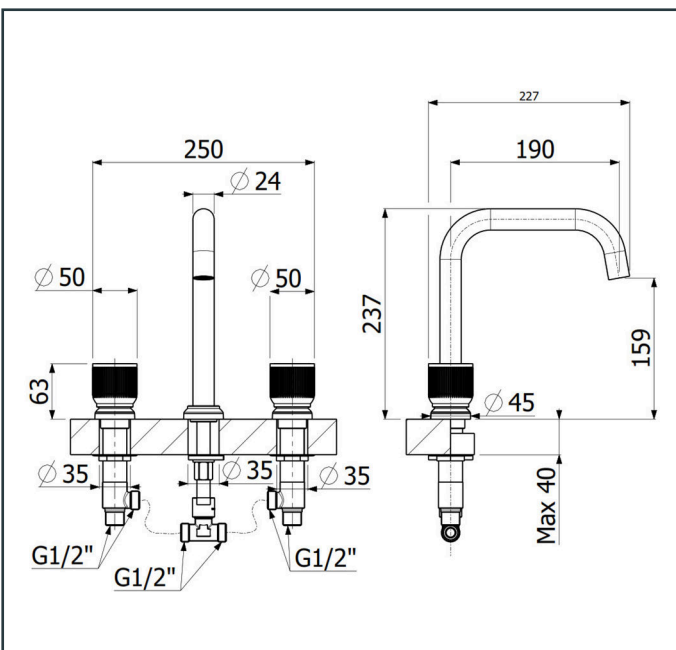

TECHNICAL DRAWING