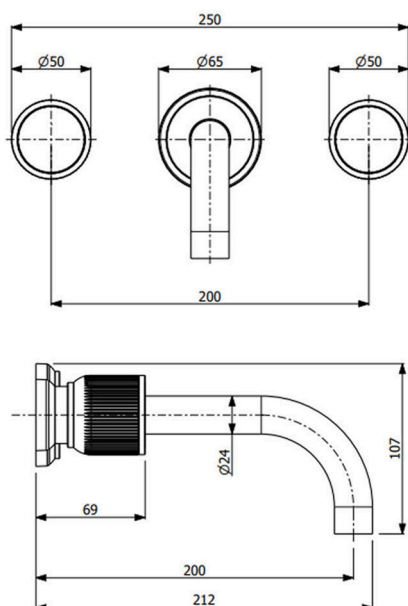

TECHNICAL DRAWING