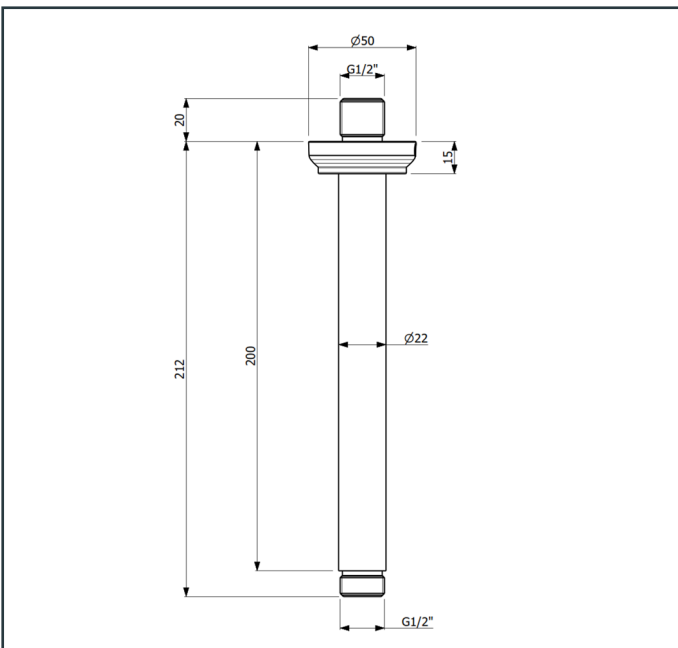

Matte Bourbon_MBN

Specifications:

Ceiling shower arm
Length: 212 mm
Width: 50 mm
Height: 50 mm

TECHNICAL DRAWING

SARA

1967

SPECIFICATION SHEET

TREDEX