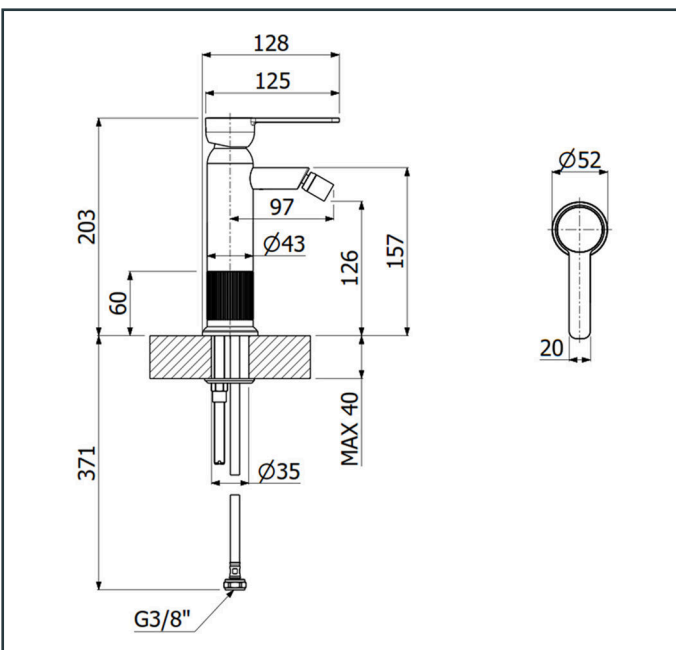

TECHNICAL DRAWING