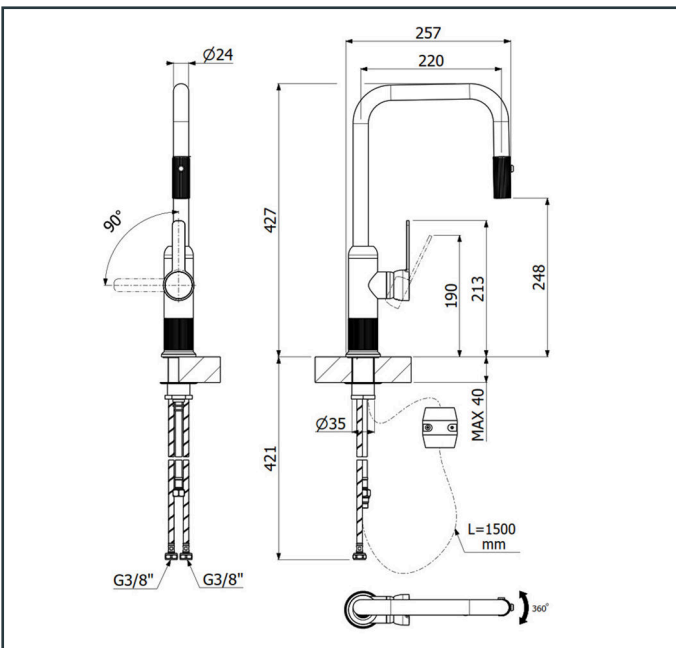

TECHNICAL DRAWING