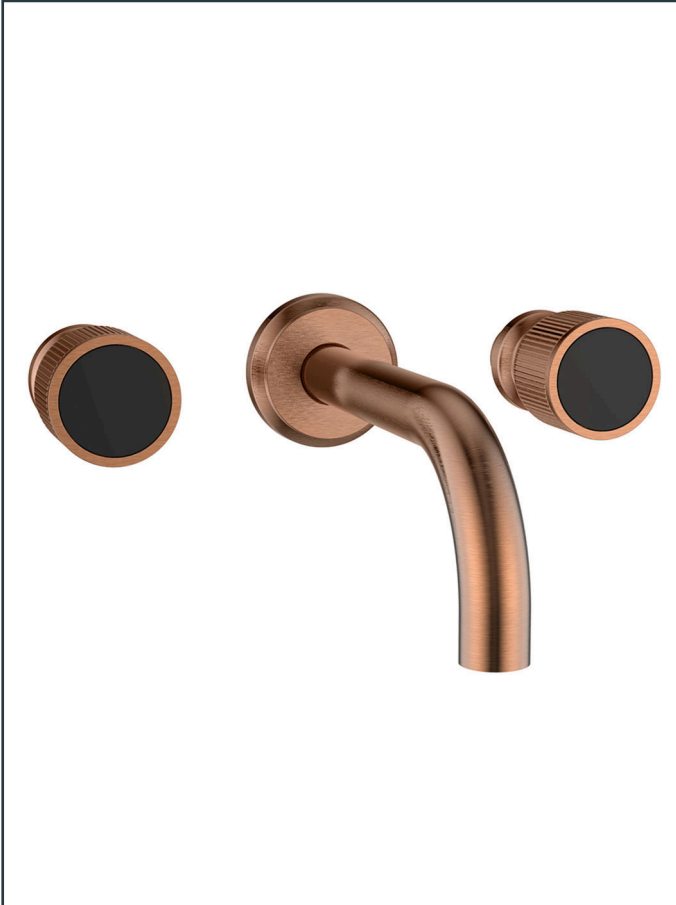

Quick Clean

Enables manual limescale removal.

Eco-Flo

Water and energy savings for ecological and economical reasons.

TECHNICAL DRAWING

Photo

Product Information

Item Descriptions: Two-handle wall mounted basin mixer with pop-up waste set