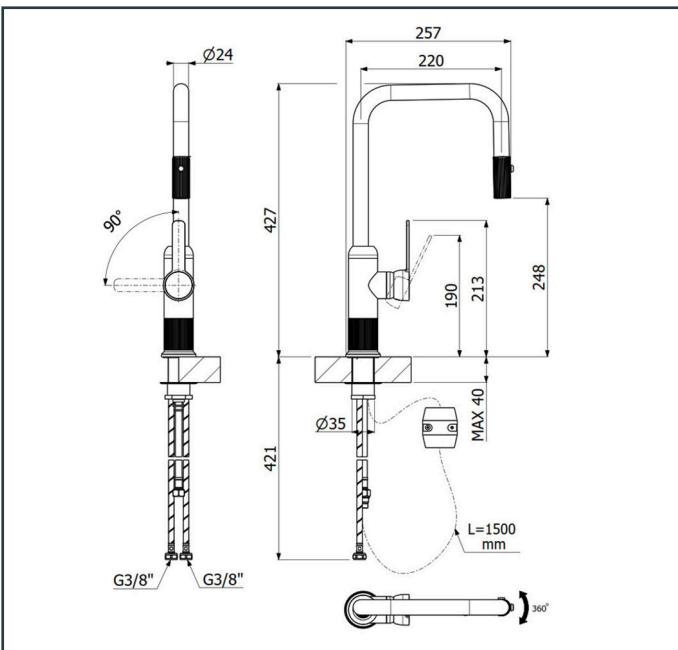

TECHNICAL DRAWING