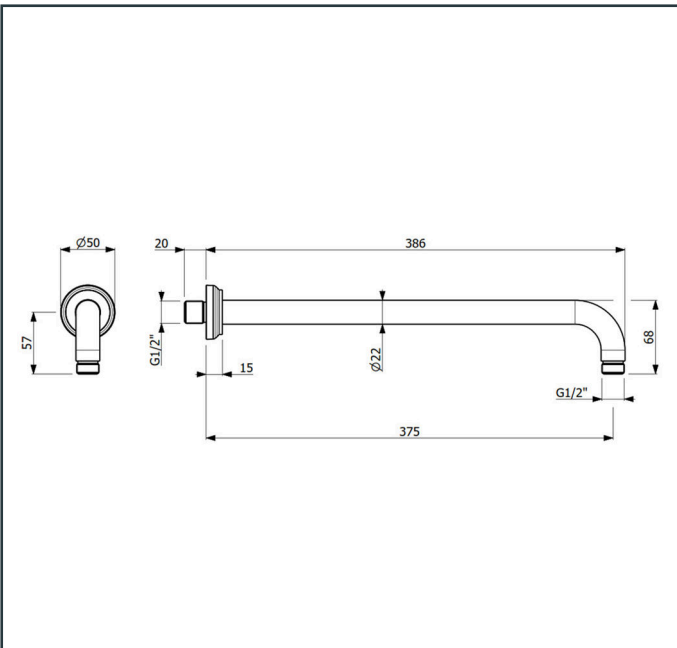

TECHNICAL DRAWING