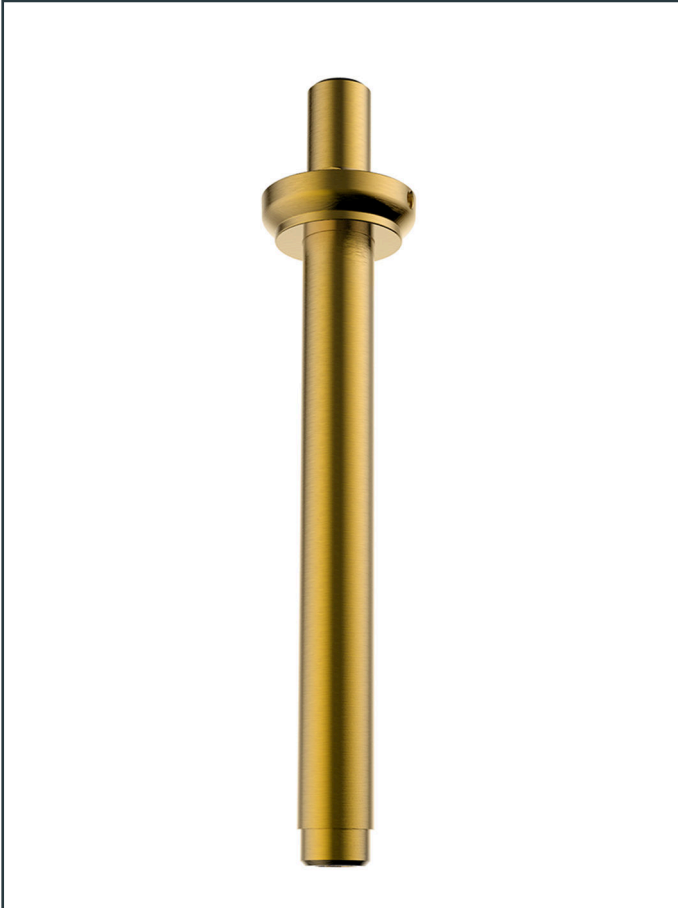

SARA

1967

SPECIFICATION SHEET

TREDEX

Photo