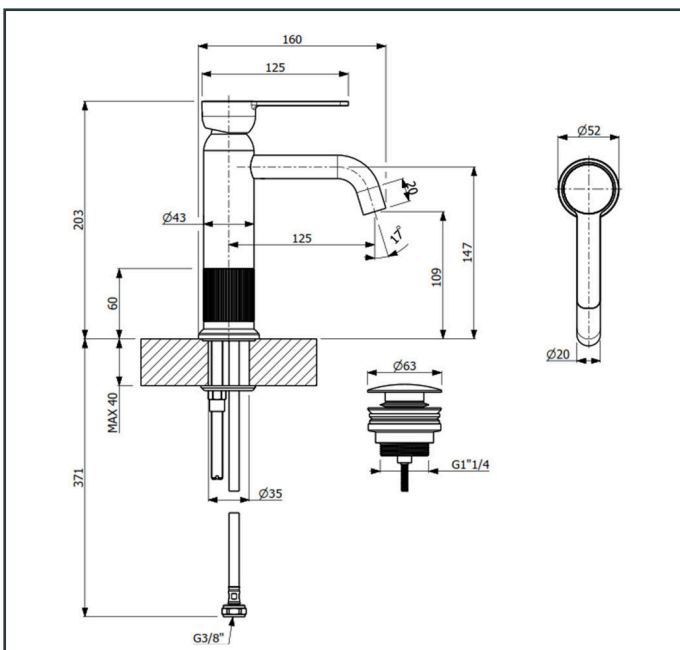

TECHNICAL DRAWING

Product Information

Item Descriptions:	Single lever basin mixer with pop-up waste set
Model:	SUPREME
Article No:	130082.G
Material:	Brass
Brand:	TREDEX
Finish:	The colour / finish may vary on actual Brushed Bright Gold_G

Specifications:

Single lever basin mixer
With pair of flexible connection hoses. With pop-up waste set, with flow rate (3 bar) 4.09 l/min
Length: 160 mm
Width: 52 mm
Height: 203 mm

Platinum Warranty

Extended, reliable warranty designed for complete peace of mind.

ForeverEndurance

Completed an endurance test, surpassing half a million cycles.

Ex-Brass

Enhanced health protection resulting from minimal lead content.

Eco-Mix

Air-infused water provides a luxurious water experience while using lesser water.

Flexi Move

Allow the achievement of the highest levels of precision, comfort, desired water flow & temperature.

Flexi Space

Ample space between spout and handle ensuring easier use.

Quick Clean

Enables manual limescale removal.

Eco-Flo

Water and energy savings for ecological and economical reasons.