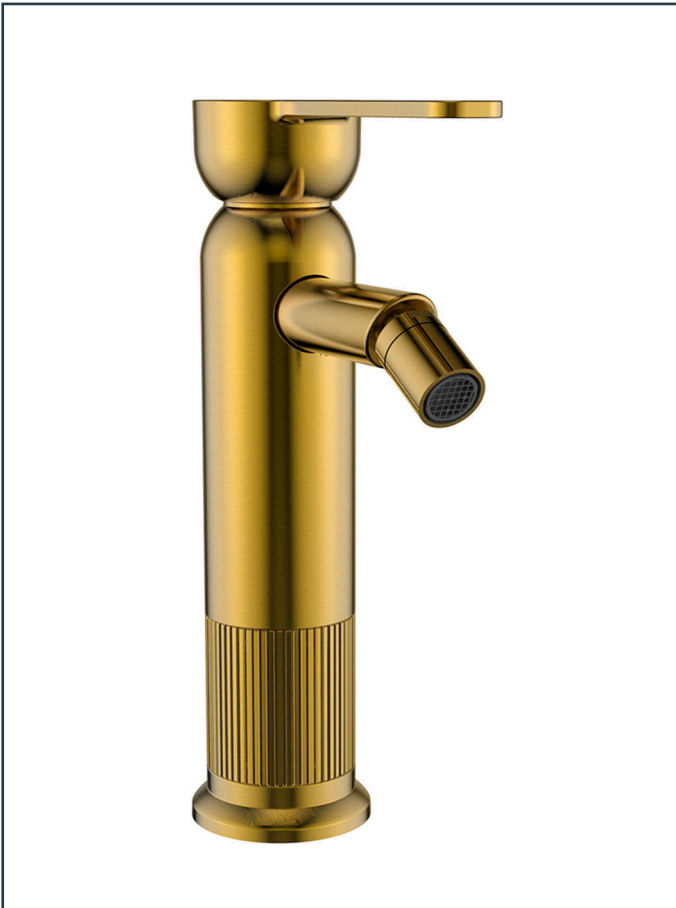

TECHNICAL DRAWING

SPECIFICATION SHEET

TREDEX

Photo

Product Information

Item Descriptions:	Single lever high basin mixer with pop-up waste set
Model:	SUPREME
Article No:	310082
Material:	Brass
Brand:	TREDEX
Finish:	The colour / finish may vary on actual
	Chrome 

Specifications:

Single lever high basin mixer
 With pair of flexible connection hoses. With pop-up waste set, with flow rate (3 bar) 4.17 l/min
 Length: 216 mm
 Width: 52 mm
 Height: 343 mm

-  **Platinum Warranty**
Extended, reliable warranty designed for complete peace of mind.
-  **Perma Shine**
Durable, long lasting brilliant finish ensuring a high gloss, mirror-like shine.
-  **ForeverEndurance**
Completed an endurance test, surpassing half a million cycles.
-  **Ex-Brass**
Enhanced health protection resulting from minimal lead content.
-  **Eco-Mix**
Air-infused water provides a luxurious water experience while using lesser water.
-  **Flexi Move**
Allow the achievement of the highest levels of precision, comfort, desired water flow & temperature.
-  **Flexi Space**
Ample space between spout and handle ensuring easier use.
-  **Universal Height**
Ample space between spout and basin to give you greater freedom of movement.
-  **Quick Clean**
Enables manual limescale removal.
-  **Eco-Flo**
Water and energy savings for ecological and economical reasons.

TECHNICAL DRAWING

Photo

Product Information

Item Descriptions:	Single lever bidet mixer with pop-up waste set
Model:	SUPREME
Article No:	330082.G
Material:	Brass
Brand:	TREDEX
Finish:	The colour / finish may vary on actual  Brushed Bright Gold_G

Specifications:

Single lever bidet mixer
With pair of flexible connection hoses. With pop-up waste set, with flow rate (3 bar) 8.01 l/min
Length: 128 mm
Width: 52 mm
Height: 203 mm

Platinum Warranty

Extended, reliable warranty designed for complete peace of mind.