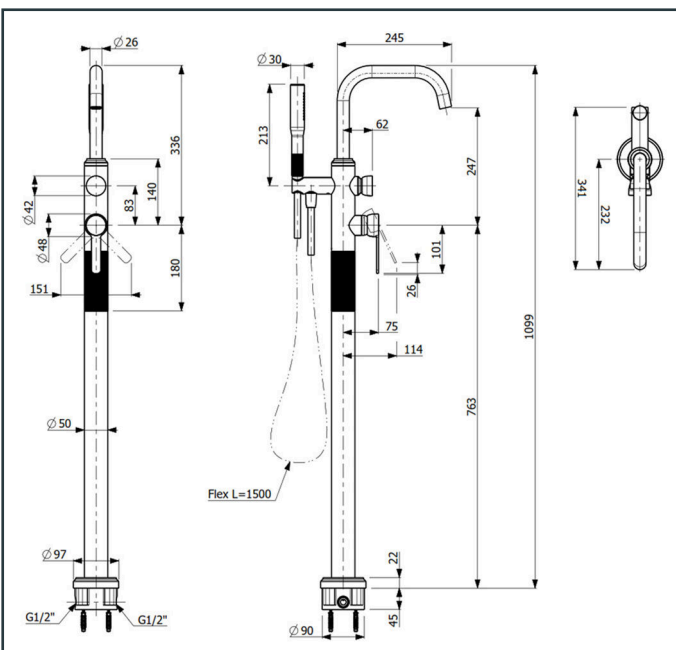

TECHNICAL DRAWING