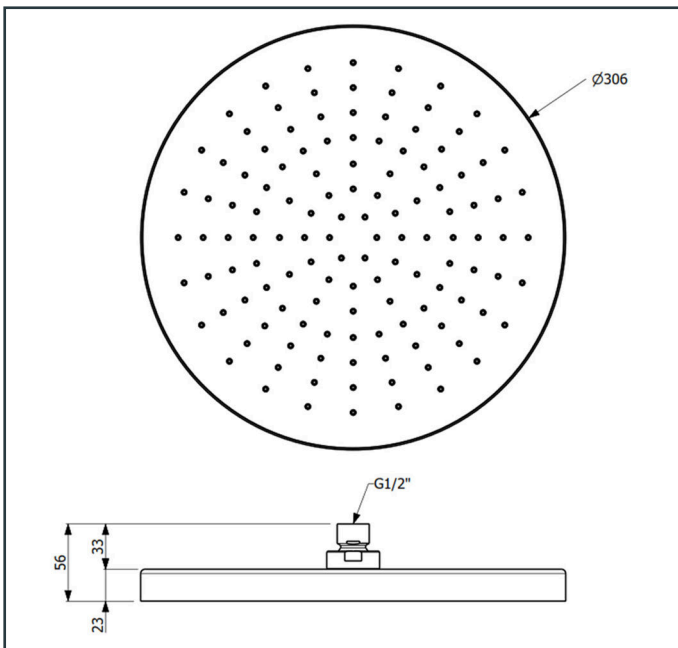

Specifications:

Rain shower head
 With flow rate (3 bar) 6.29 l/min
 Length: 306 mm
 Width: 306 mm
 Height: 56 mm

TECHNICAL DRAWING

Photo

Product Information

Item Descriptions: Rain shower head, 306 x 306 mm