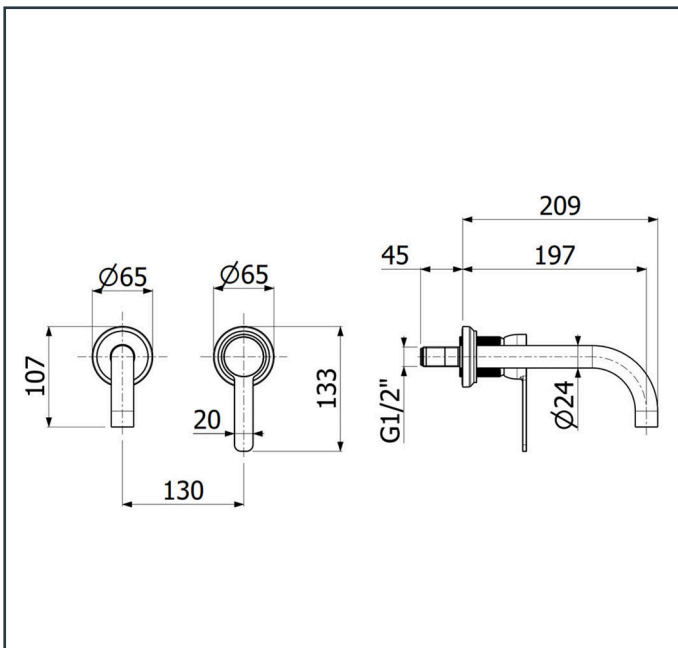

TECHNICAL DRAWING