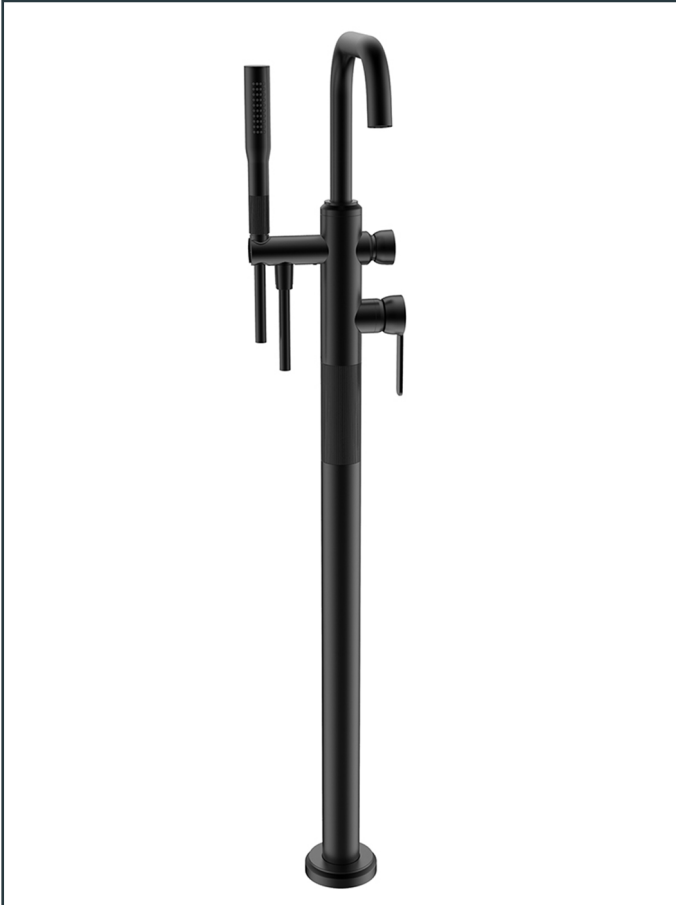

Photo

Product Information

Item Descriptions:	Free stand bath mixer with concealed part
Model:	SUPREME
Article No:	680082.MB
Material:	Brass
Brand:	TREDEX
Finish:	The colour / finish may vary on actual Matte Black_MB

Specifications:

Free stand bath mixer. With hand shower set
With concealed floor mounted rough-in set, with flow rate (3 bar) 15.15 l/min for bath spout, 6.85 l/min for hand shower

Length: 341 mm
Width: 97 mm
Height: 1099 mm

Platinum Warranty

Extended, reliable warranty designed for complete peace of mind.

ForeverEndurance

Completed an endurance test, surpassing half a million cycles.

Ex-Brass

Enhanced health protection resulting from minimal lead content.

TECHNICAL DRAWING