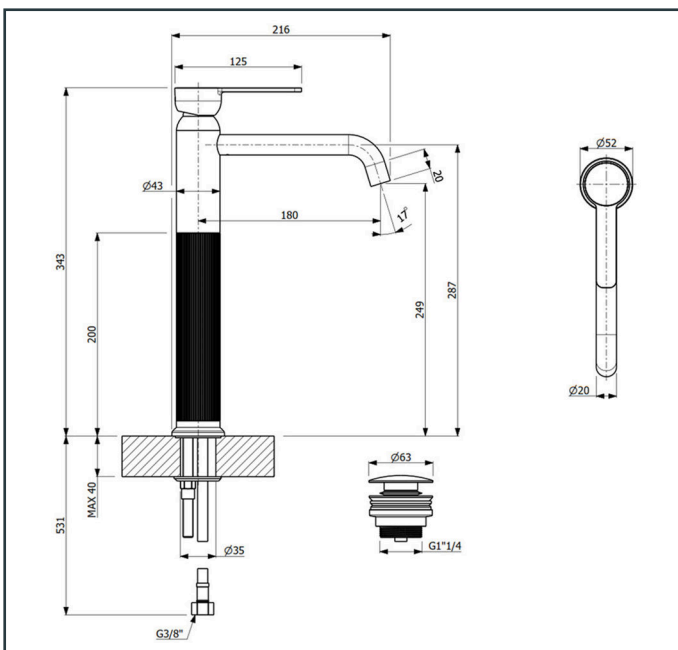

TECHNICAL DRAWING