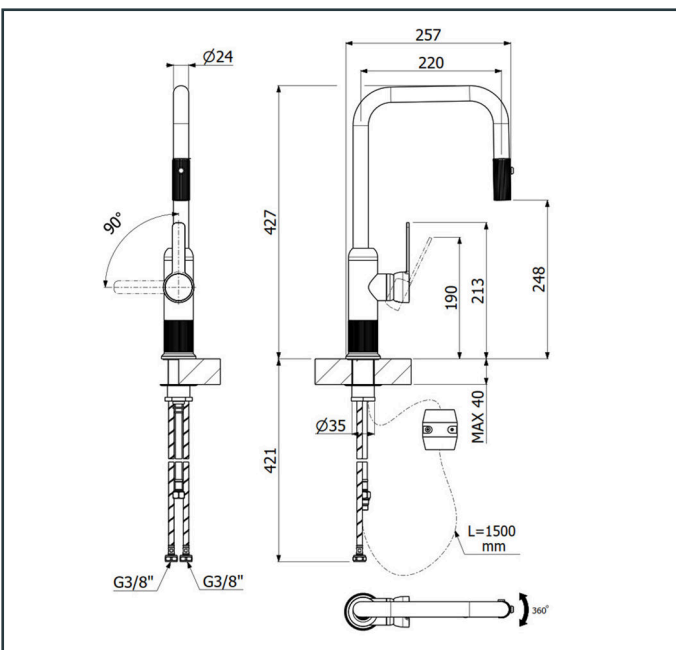

TECHNICAL DRAWING