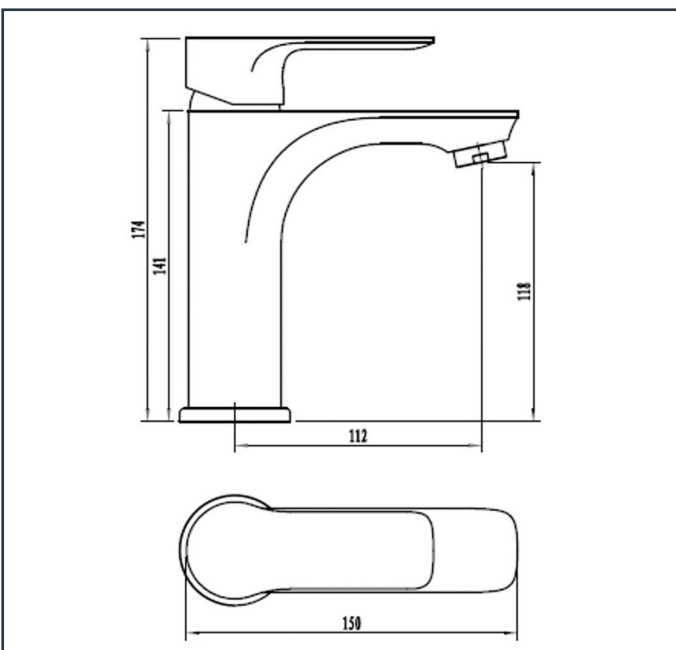

Photo

TECHNICAL DRAWING

Product Information

Item Descriptions: Single lever basin mixer with pop-up waste set

Model: NEW AGE

Article No: 130055

Material: Brass

Brand: TREDEX

Finish: The colour / finish may vary on actual

Specifications:

Single lever basin mixer 1/2"
With pair of flexible connection hoses. With pop-up waste set, with flow rate (at 3 bar): 4.1 l/min.
Length: 150 mm
Width: 50 mm
Height: 174 mm